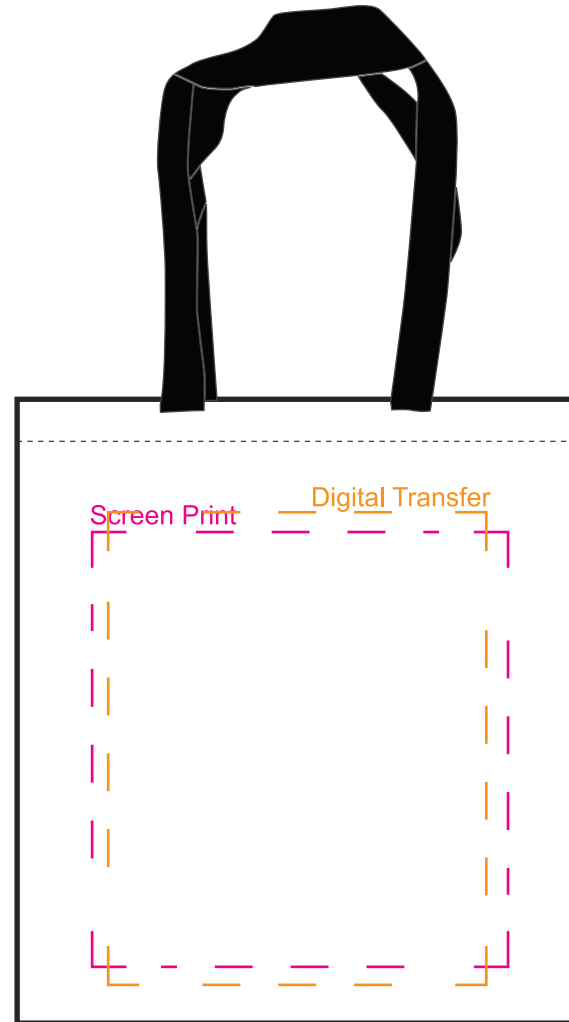

Product Name:

Warp and Weft Paper Bag

Product Code:

PPB010

Product Size:

300mm x 330mm x 160mm

Product Colours:

White

Decoration Area:

220mm x 230mm - screen print

100mm x 230mm - screen print gusset

250mm x 200mm - digital transfer

25% actual size

Line drawing is for approximate print positional purposes only. It is not intended to be an exact scale or detailed representation. Colour proofs are to be used as a guide only. Red dotted lines will not be printed, these are for max print guides only. Small details or text including trade marks may fill in and not be legible.