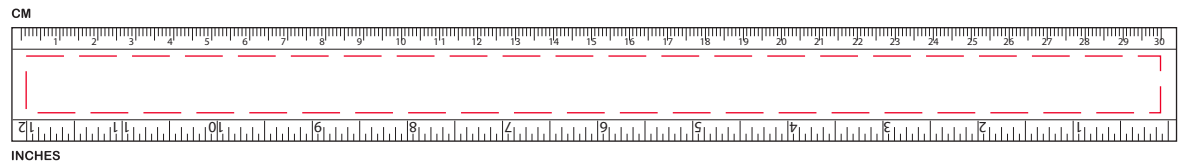

Product Name:

Aluminum Ruler 30cm

Product Code:

PR006

Product Size:

308mm x 30mm x 2mm

Product Colours:

Black, blue, silver

Decoration Area:

300mm x 15mm - screen print

300mm x 15mm - direct digital

300mm x 15mm - laser engrave

50% actual size