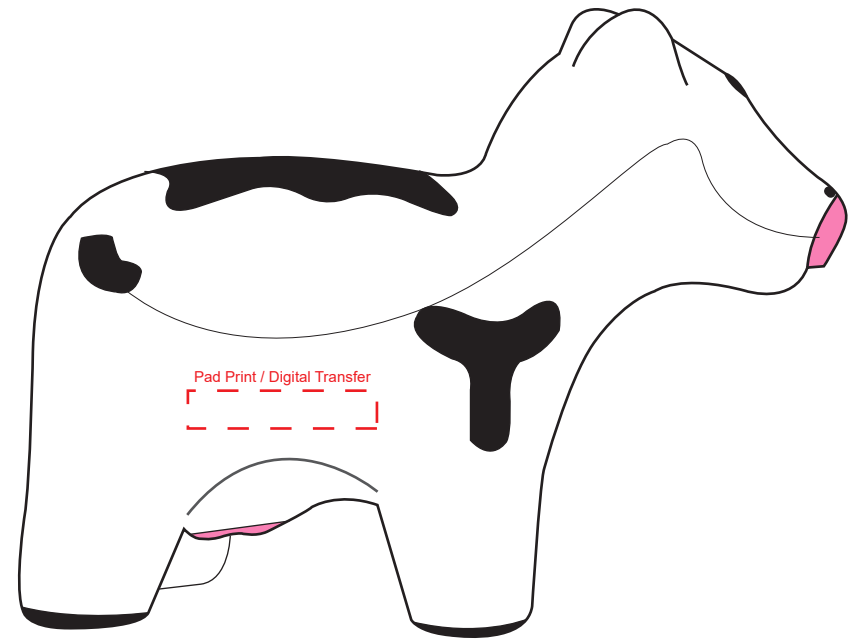

**Product Name:**

Stress Cow

**Product Code:**

SA001

**Product Size:**

112mm x 57mm x 84mm

**Product Colours:**

Black/White

**Decoration Area:**

25mm x 25mm - back

25mm x 5mm - side

BACK

SIDE

100% actual size

Line drawing is for approximate print positional purposes only. It is not intended to be an exact scale or detailed representation. Colour proofs are to be used as a guide only. Red dotted lines will not be printed, these are for max print guides only. Small details or text including trade marks may fill in and not be legible.