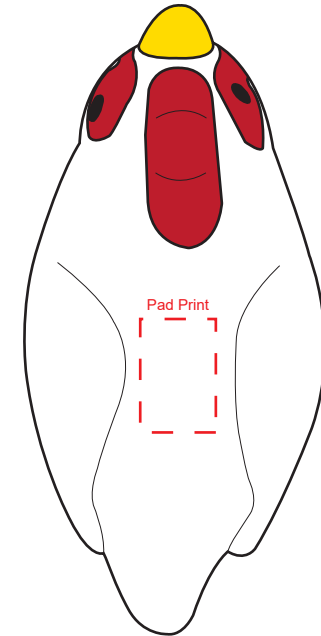

Product Name:

Stress Chicken

Product Code:

SA003

Product Size:

89mm x 54mm x 78mm

Product Colours:

White

Decoration Area:

20mm x 20mm - front

20mm x 20mm - side

10mm x 15mm - back

FRONT

BACK

SIDE

100% actual size

Line drawing is for approximate print positional purposes only. It is not intended to be an exact scale or detailed representation. Colour proofs are to be used as a guide only. Red dotted lines will not be printed, these are for max print guides only. Small details or text including trade marks may fill in and not be legible.