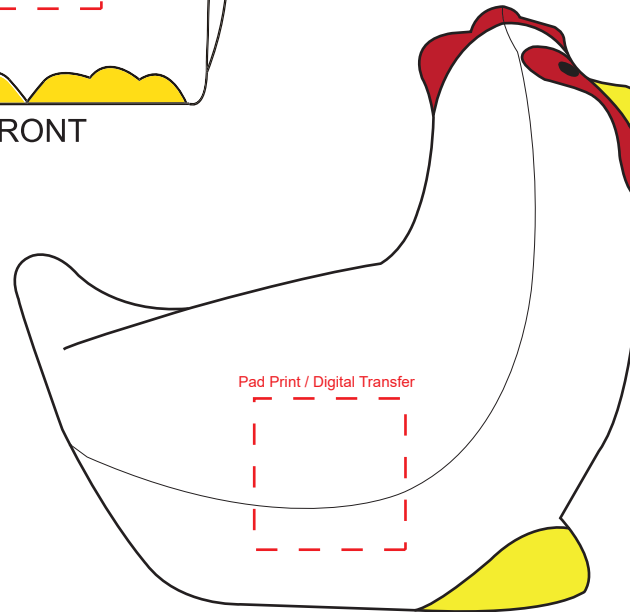

Product Name:

Stress Chicken

Product Code:

SA003

Product Size:

89mm x 54mm x 78mm

Product Colours:

White

Decoration Area:

20mm x 20mm - front

20mm x 20mm - side

10mm x 15mm - back

FRONT

BACK

SIDE

100% actual size

Line drawing is for approximate print positional purposes only. It is not intended to be an exact scale or detailed representation. Colour proofs are to be used as a guide only. Red dotted lines will not be printed, these are for max print guides only. Small details or text including trade marks may fill in and not be legible.