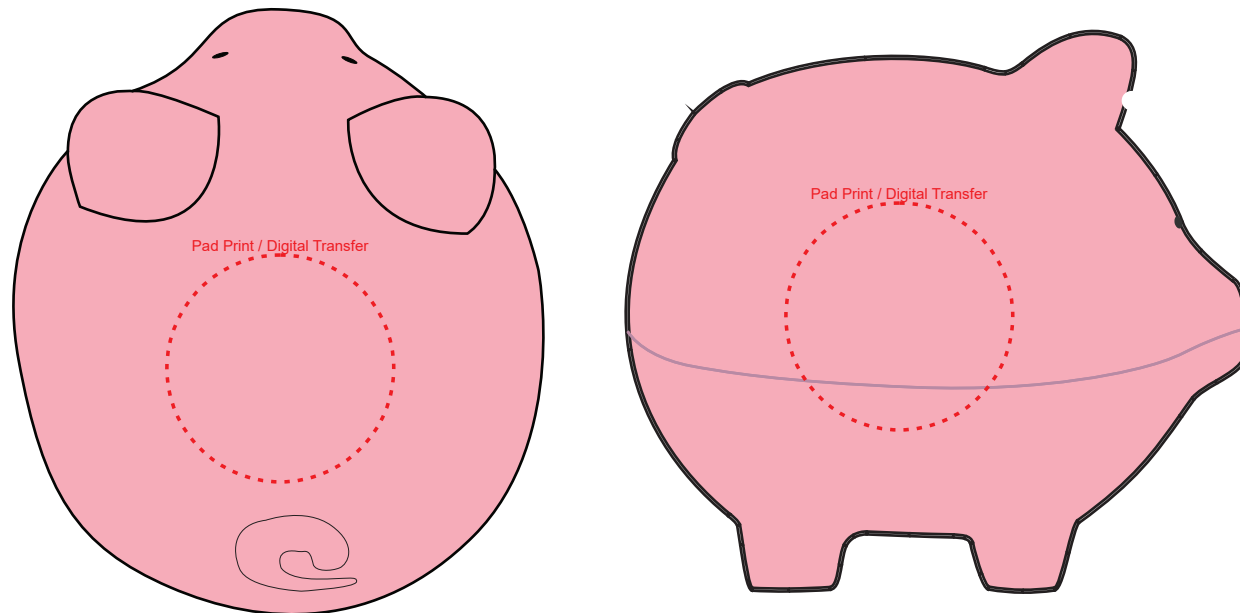

Product Name:

Stress Pig

Product Code:

SA006

Product Size:

83mm x 72mm x 75mm

Product Colours:

Pink

Decoration Area:

30mmD - back

30mmD - side

100% actual size

Line drawing is for approximate print positional purposes only. It is not intended to be an exact scale or detailed representation. Colour proofs are to be used as a guide only. Red dotted lines will not be printed, these are for max print guides only. Small details or text including trade marks may fill in and not be legible.