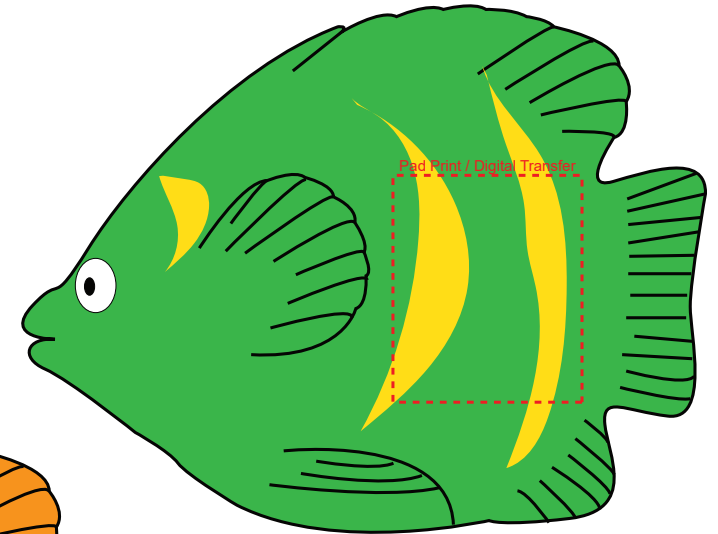

Product Name:

Stress Tropical Fish

Product Code:

SA009

Product Size:

90mm x 70mm x 50mm

Product Colours:

Blue, green, orange

Decoration Area:

30mm x 25mm

100% actual size