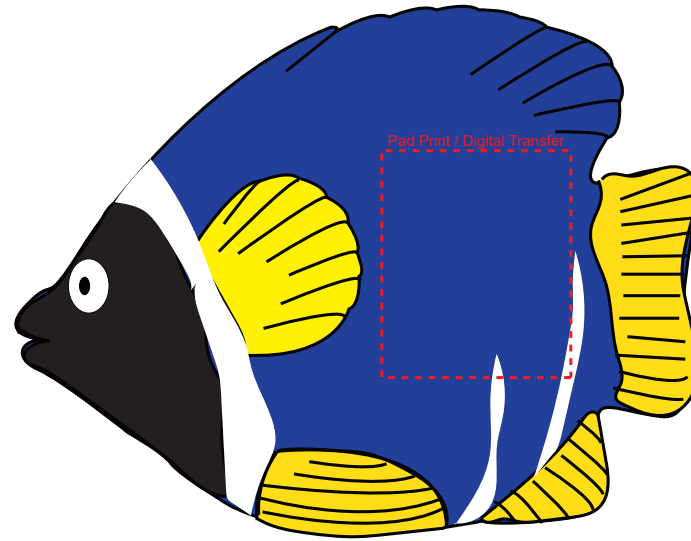

Product Name:

Stress Tropical Fish

Product Code:

SA009

Product Size:

90mm x 70mm x 50mm

Product Colours:

Blue, green, orange

Decoration Area:

30mm x 25mm

100% actual size