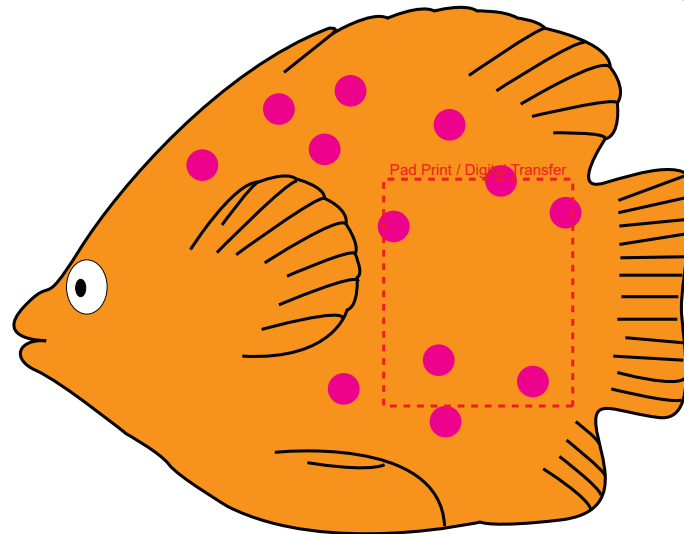

Product Name:

Stress Tropical Fish

Product Code:

SA009

Product Size:

90mm x 70mm x 50mm

Product Colours:

Blue, green, orange

Decoration Area:

30mm x 25mm

100% actual size