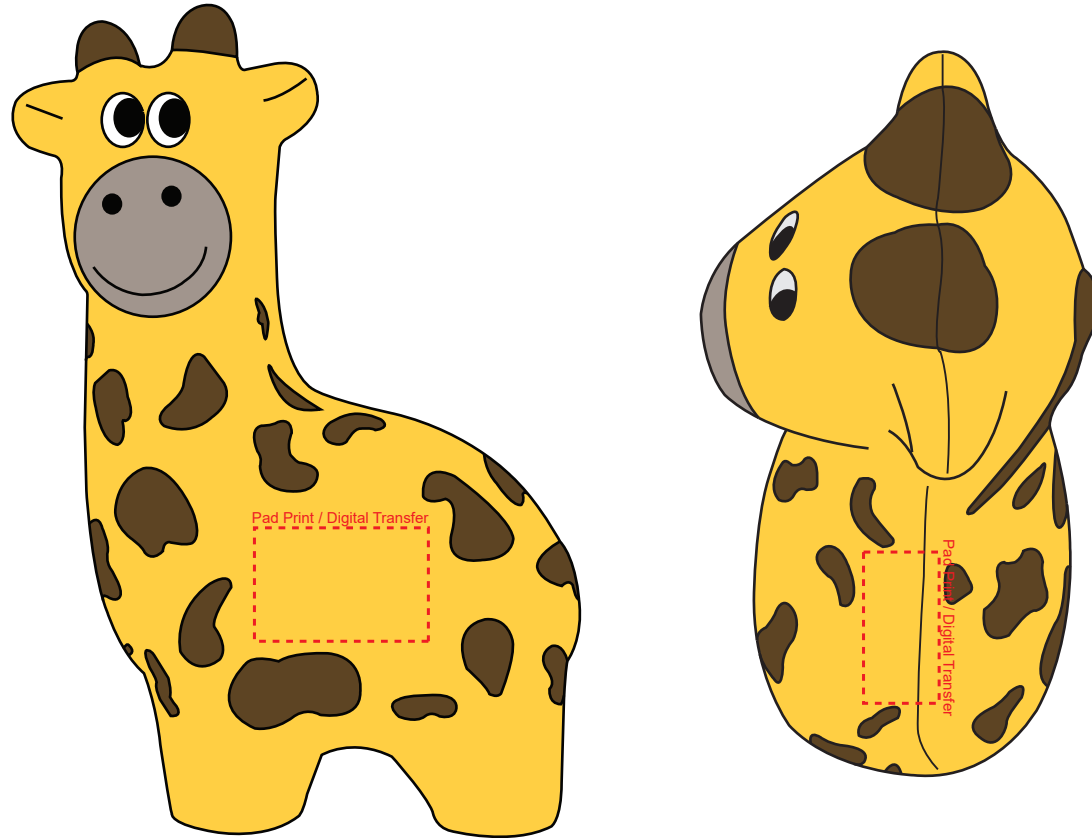

**Product Name:**

Stress Giraffee

**Product Code:**

SA010

**Product Size:**

75mm x 115mm x 50mm

**Product Colours:**

Brown/Orange

**Decoration Area:**

20mm x 10mm - back

23mm x 15mm - side

100% actual size