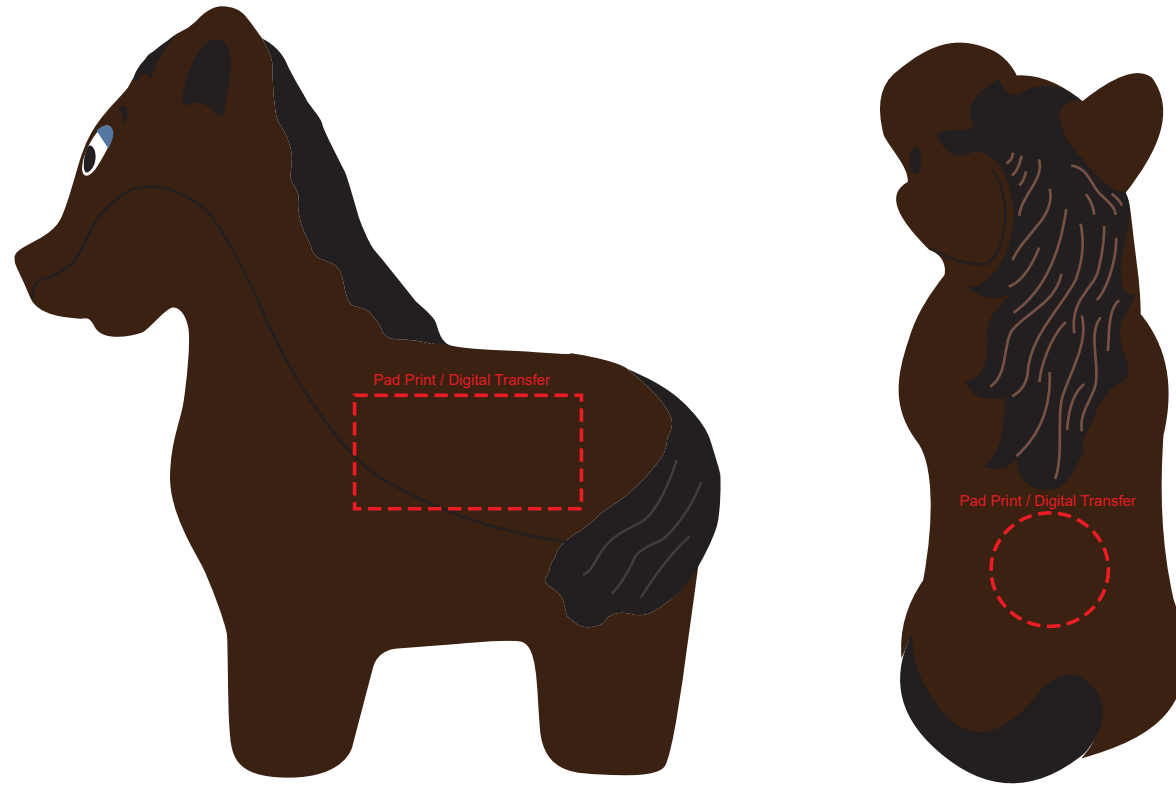

Product Name:

Stress Horse

Product Code:

SA012

Product Size:

100mm x 103mm x 45mm

Product Colours:

Brown

Decoration Area:

20mm x 18mm - back

30mm x 15mm - side

20mm x 15mm - front

100% actual size

Line drawing is for approximate print positional purposes only. It is not intended to be an exact scale or detailed representation. Colour proofs are to be used as a guide only. Red dotted lines will not be printed, these are for max print guides only. Small details or text including trade marks may fill in and not be legible.