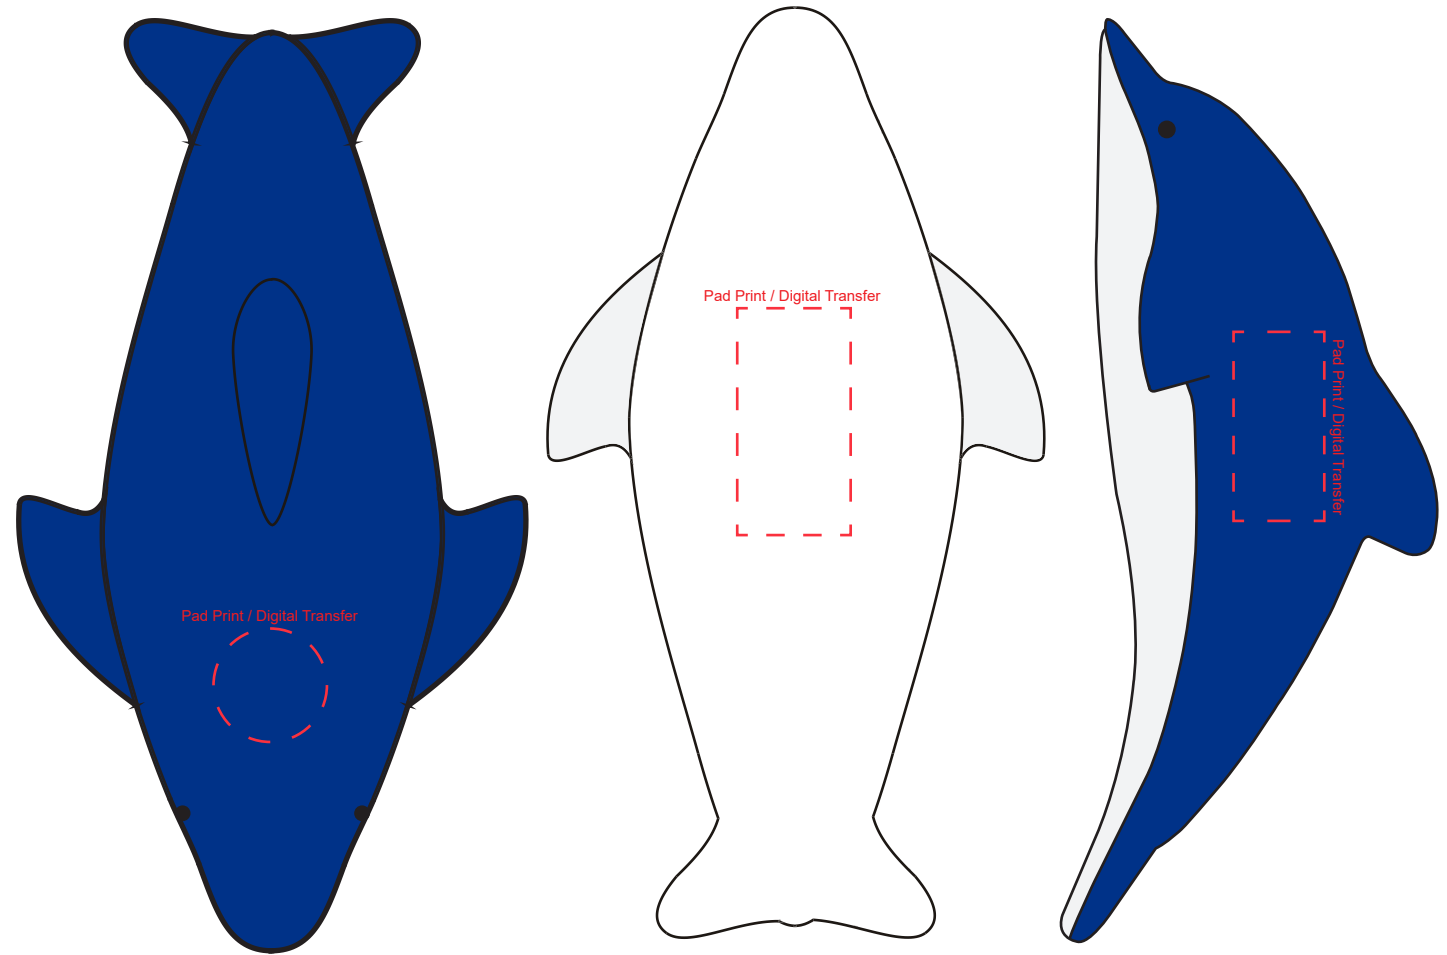

**Product Name:**

Stress Dolphin

**Product Code:**

SA014

**Product Size:**

120mm x 57mm x 42mm

**Product Colours:**

White/Blue

**Decoration Area:**

15mm x 15mm - head

25mm x 12mm - side

30mm x 10mm - stomach

100% actual size

Line drawing is for approximate print positional purposes only. It is not intended to be an exact scale or detailed representation. Colour proofs are to be used as a guide only. Red dotted lines will not be printed, these are for max print guides only. Small details or text including trade marks may fill in and not be legible.