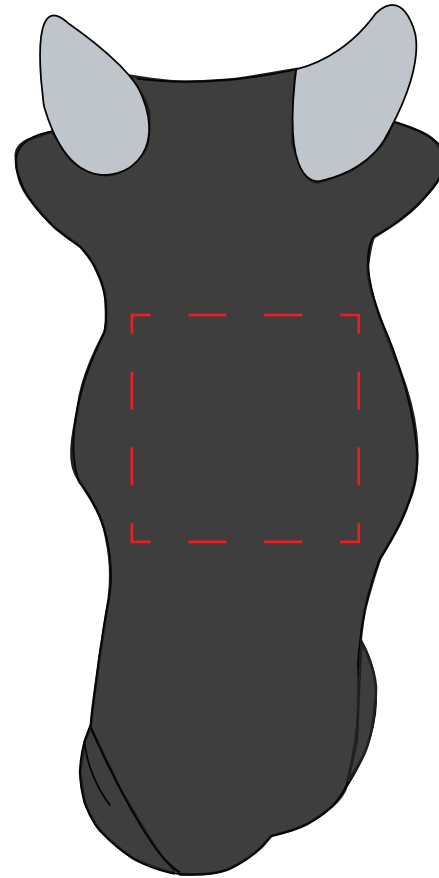

Product Name:

Stress Black Bull

Product Code:

SA015

Product Size:

113mm x 93mm x 50mm

Product Colours:

Black

Decoration Area:

25mm x 12mm - back side (bum)

30mm x 30mm - back

BACK SIDE

100% actual size