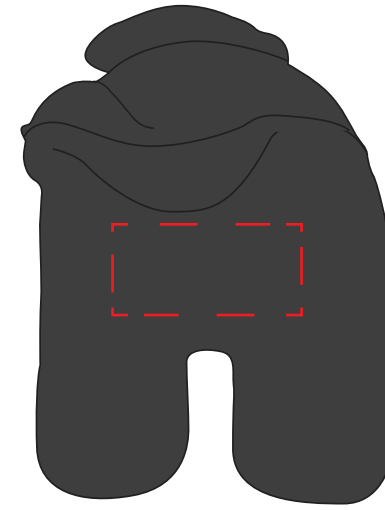

Product Name:

Stress Black Bull

Product Code:

SA015

Product Size:

113mm x 93mm x 50mm

Product Colours:

Black

Decoration Area:

25mm x 12mm - back side (bum)

30mm x 30mm - back

BACK SIDE

100% actual size