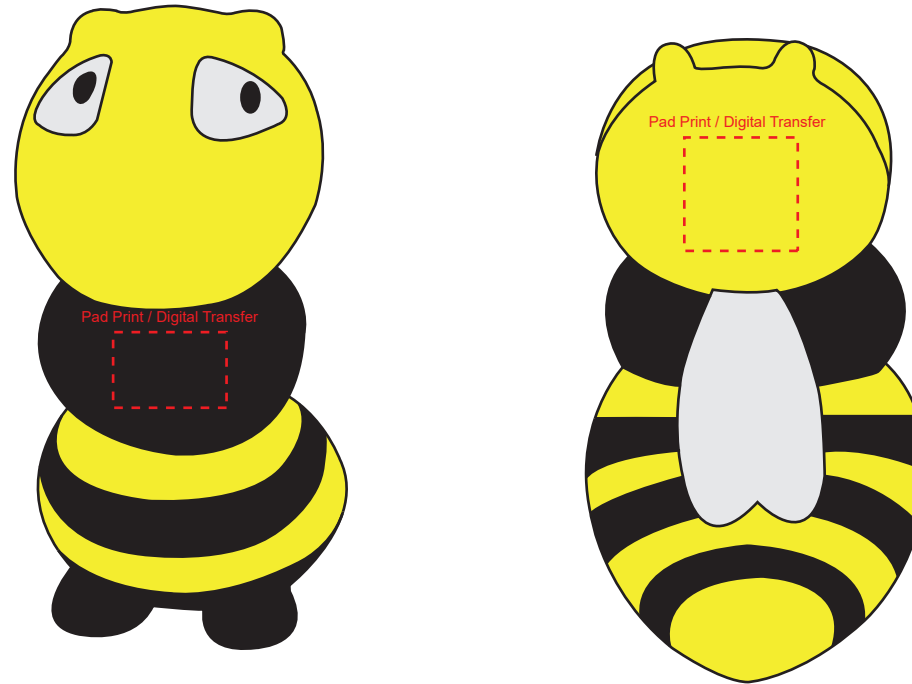

**Product Name:**

Stress Bee

**Product Code:**

SA016

**Product Size:**

90mm x 70mm x 45mm

**Product Colours:**

Black/Yellow

**Decoration Area:**

15mm x 10mm - front

15mm x 15mm - back of head

100% actual size