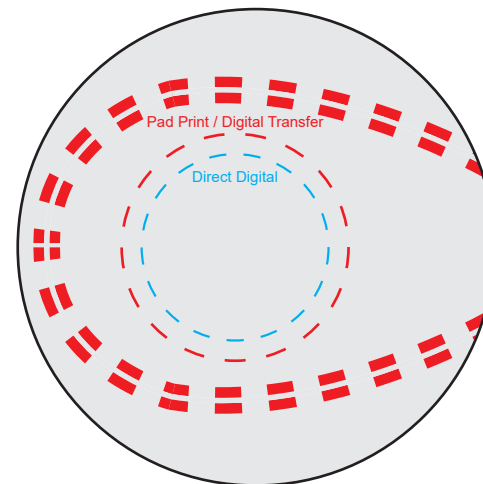

Product Name:

Stress Base Ball

Product Code:

SB021

Product Size:

63mmD

Product Colours:

White/Red

Decoration Area:

30mmD - pad print

30mmD - digital transfer

25mmD - direct digital

100% actual size