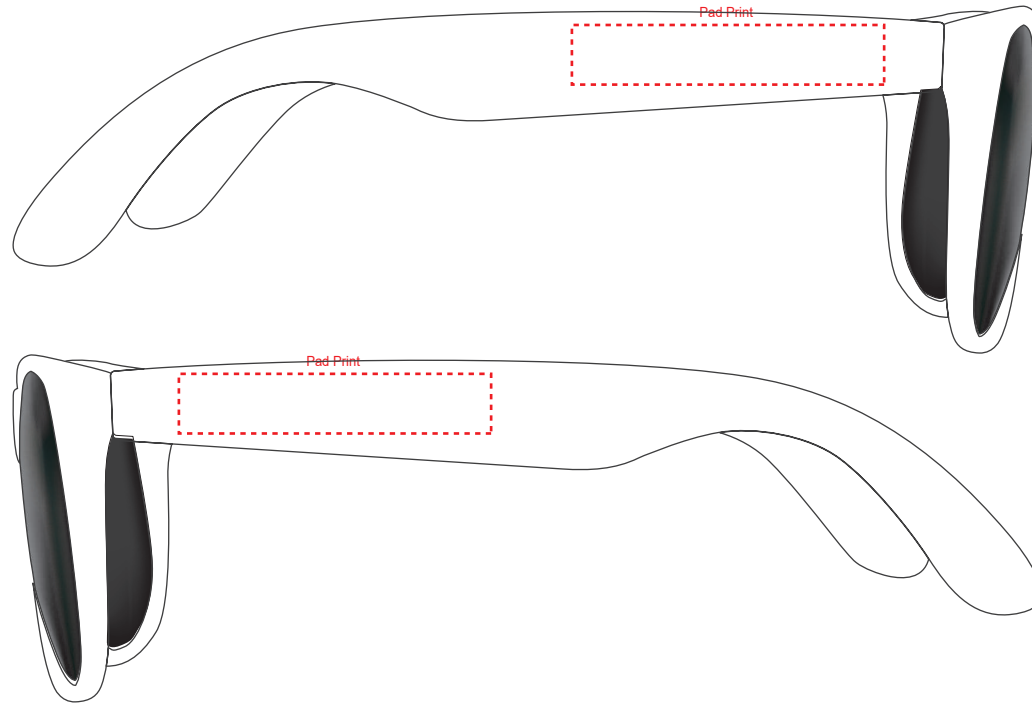

Product Name:

Raybeam Premium Sunglasses

Product Code:

SG001

Product Size:

136mm x 46mm x 44mm (Closed)

Product Colours:

Yellow | White | Orange | Pink | Red
Bright Green | Light Blue | Dark Blue
Purple | Black | Black/Bamboo

Decoration Area:

45mm x 8mm - Pad Print

100% actual size

Line drawing is for approximate print positional purposes only. It is not intended to be an exact scale or detailed representation. Colour proofs are to be used as a guide only. Red dotted lines will not be printed, these are for max print guides only. Small details or text including trade marks may fill in and not be legible.