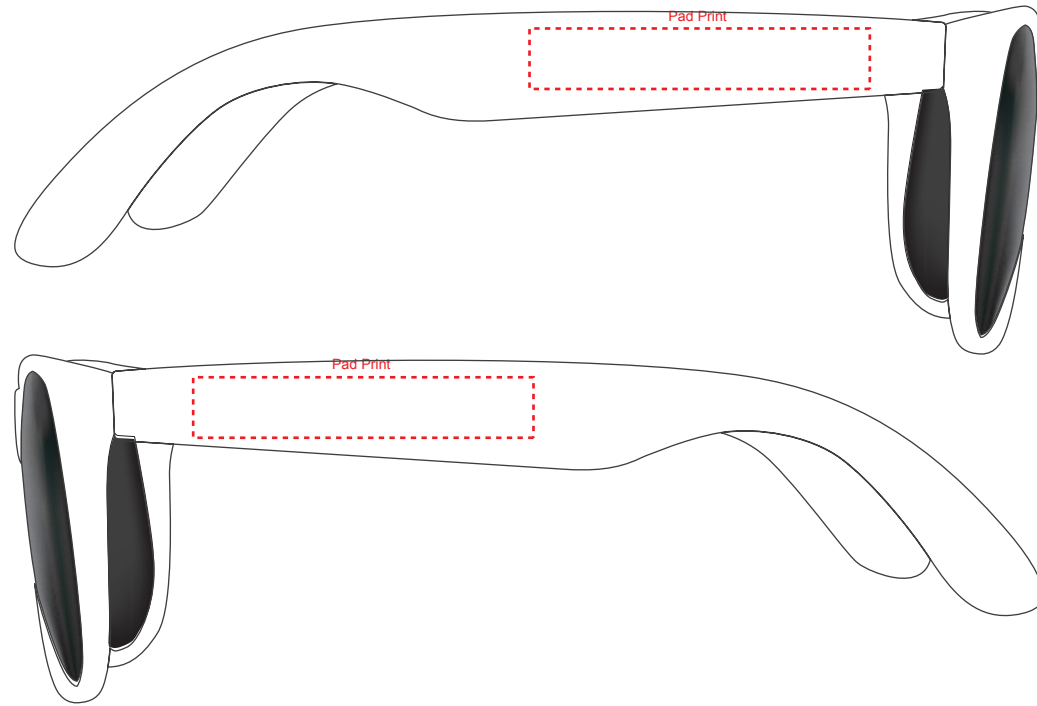

Product Name:

Bamboo Raybeam Premium Sunglasses

Product Code:

SG002

Product Size:

136mm x 46mm x 44mm (closed)

Product Colours:

Black/Bamboo

Decoration Area:

45mm x 8mm - Pad Print

Engraves to tone-on-tone bamboo

100% actual size

Line drawing is for approximate print positional purposes only. It is not intended to be an exact scale or detailed representation. Colour proofs are to be used as a guide only. Red dotted lines will not be printed, these are for max print guides only. Small details or text including trade marks may fill in and not be legible.