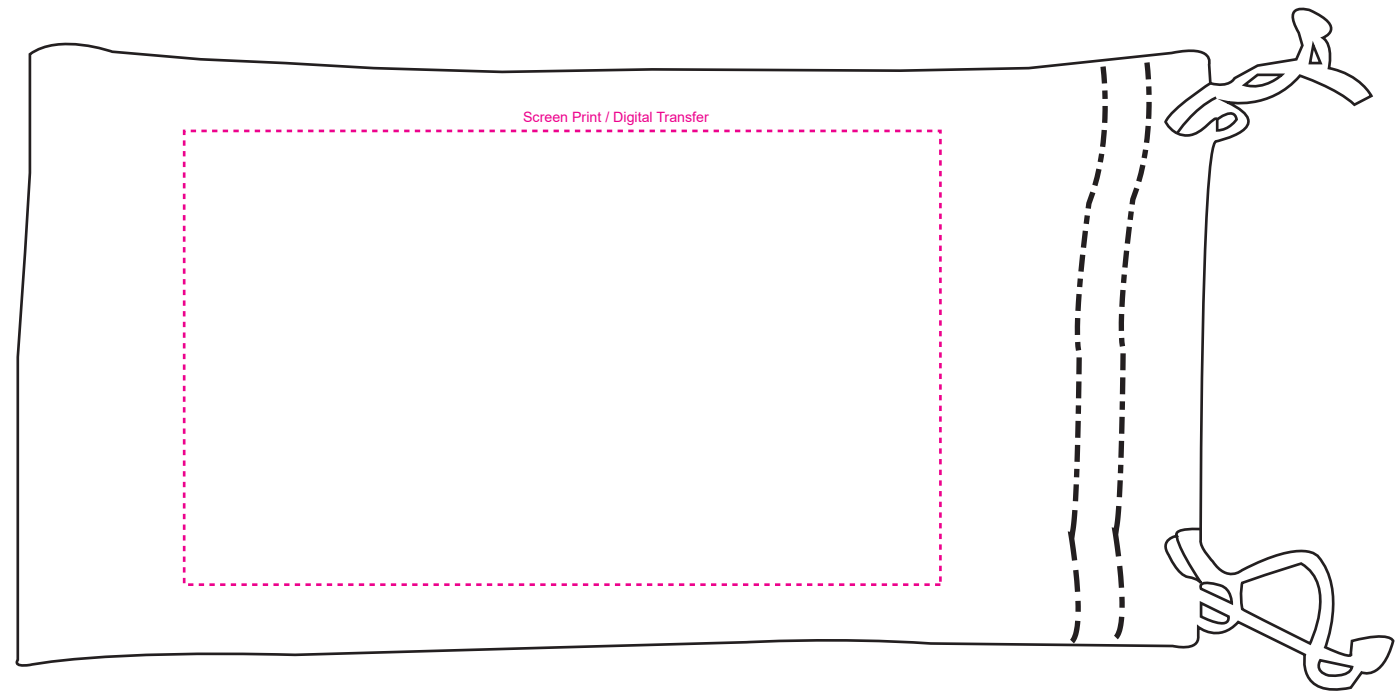

Product Name:

Cottonfibre Pouch

Product Code:

SGP001

Product Size:

90mm x 180mm

Product Colours:

Natural

Decoration Area:

100mm x 60mm - Screen Print

100mm x 60mm - Digital Transfer

100% actual size

Line drawing is for approximate print positional purposes only. It is not intended to be an exact scale or detailed representation. Colour proofs are to be used as a guide only. Red dotted lines will not be printed, these are for max print guides only. Small details or text including trade marks may fill in and not be legible.