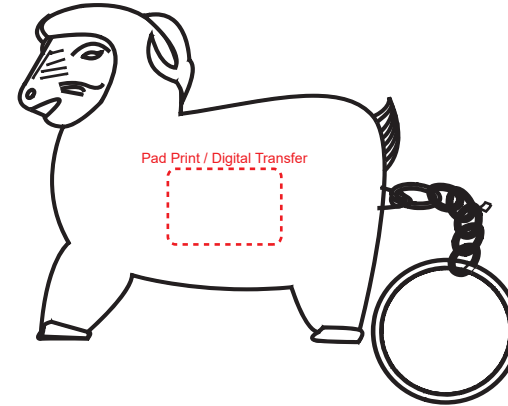

**Product Name:**

Stress Sheep Key Ring (Ram)

**Product Code:**

SKR004

**Product Size:**

59mm x 46mm x 23mm

**Product Colours:**

White

**Decoration Area:**

15mm x 10mm- pad print side

13mm x 8mm - pad print back

15mm x 10mm- digital transfer side

13mm x 8mm - digital transfer back

100% actual size