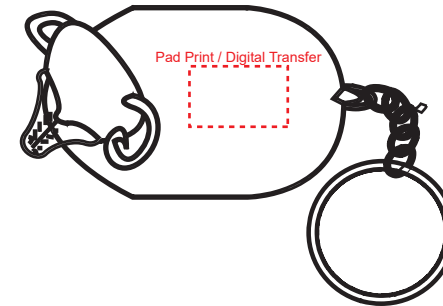

**Product Name:**

Stress Sheep Key Ring (Ram)

**Product Code:**

SKR004

**Product Size:**

59mm x 46mm x 23mm

**Product Colours:**

White

**Decoration Area:**

15mm x 10mm- pad print side

13mm x 8mm - pad print back

15mm x 10mm- digital transfer side

13mm x 8mm - digital transfer back

100% actual size