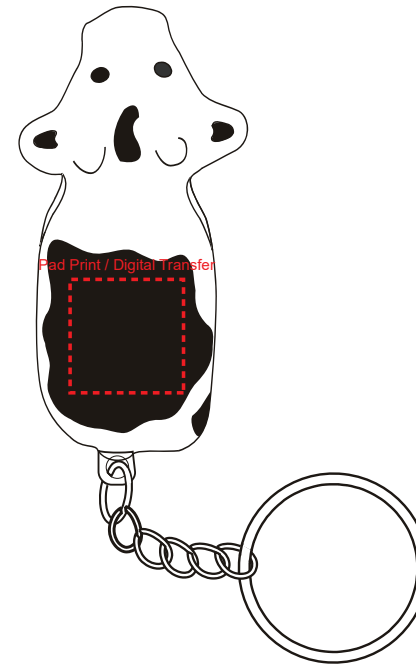

Product Name:

Stress Cow Key Ring

Product Code:

SKR012

Product Size:

62mm x 49mm x 29mm

Product Colours:

White/black

Decoration Area:

15mm x 15mm - pad print

15mm x 15mm - digital transfer

100% actual size