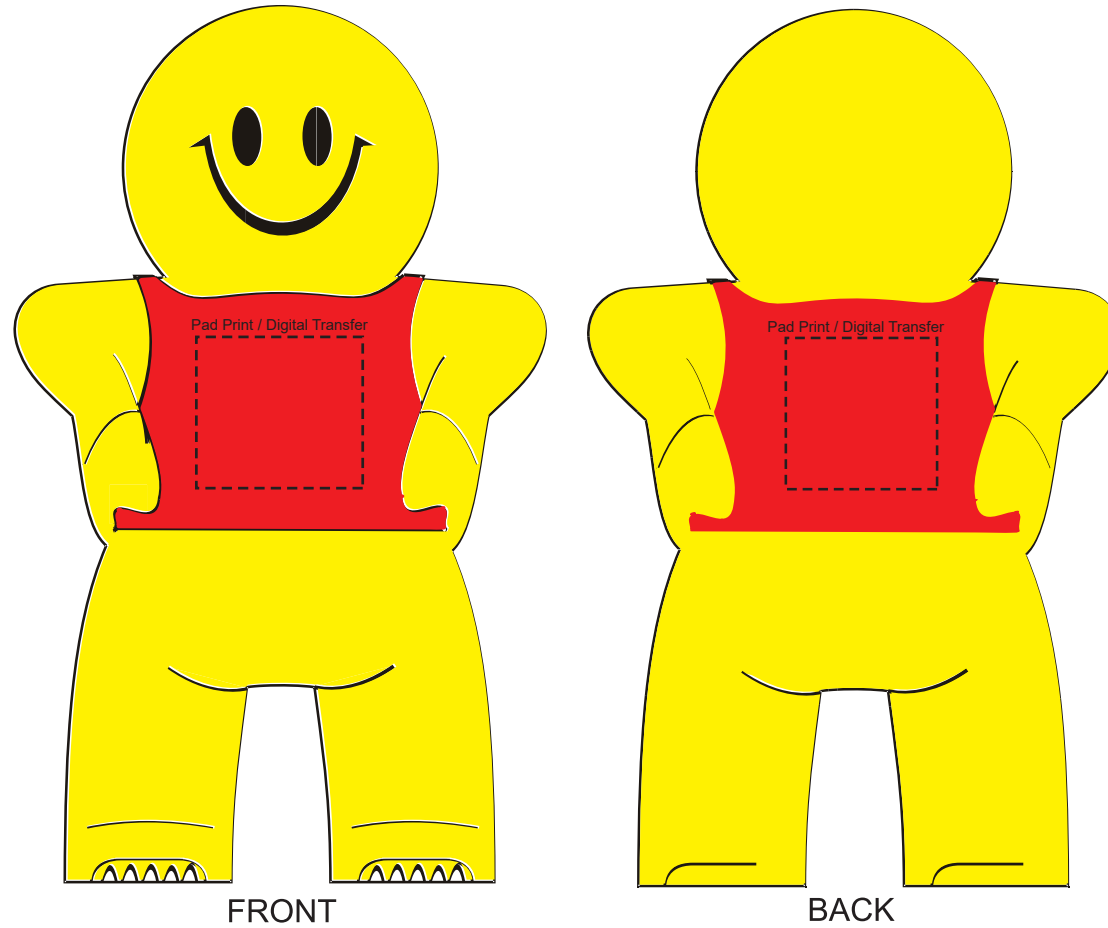

**Product Name:**

Stress Little Man

**Product Code:**

SS001

**Product Size:**

110mm x 70mm x 37mm

**Product Colours:**

Yellow/Red

**Decoration Area:**

22mm x 20mm - front

20mm x 20mm - back

100% actual size

Line drawing is for approximate print positional purposes only. It is not intended to be an exact scale or detailed representation. Colour proofs are to be used as a guide only. Red dotted lines will not be printed, these are for max print guides only. Small details or text including trade marks may fill in and not be legible.