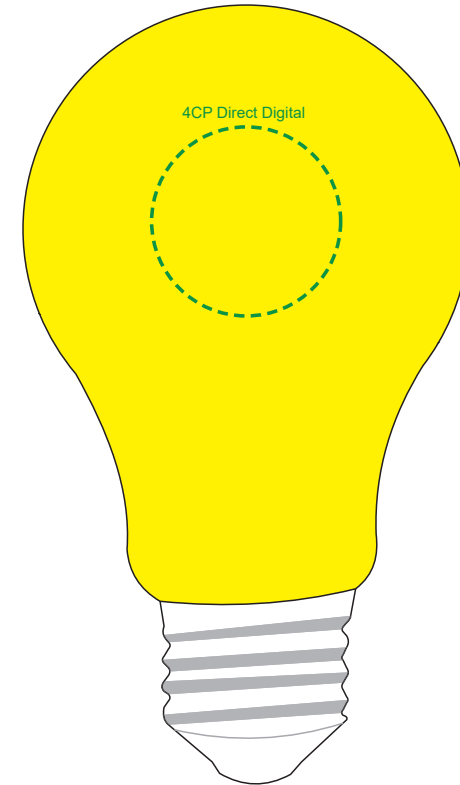

Product Name:

Stress Light Bulb

Product Code:

SS002

Product Size:

60mm x 60mm x 103mm

Product Colours:

Yellow

Decoration Area:

30mmD - pad print

30mmD - digital transfer

25mmD - direct digital

100% actual size

Line drawing is for approximate print positional purposes only. It is not intended to be an exact scale or detailed representation. Colour proofs are to be used as a guide only. Red dotted lines will not be printed, these are for max print guides only. Small details or text including trade marks may fill in and not be legible.