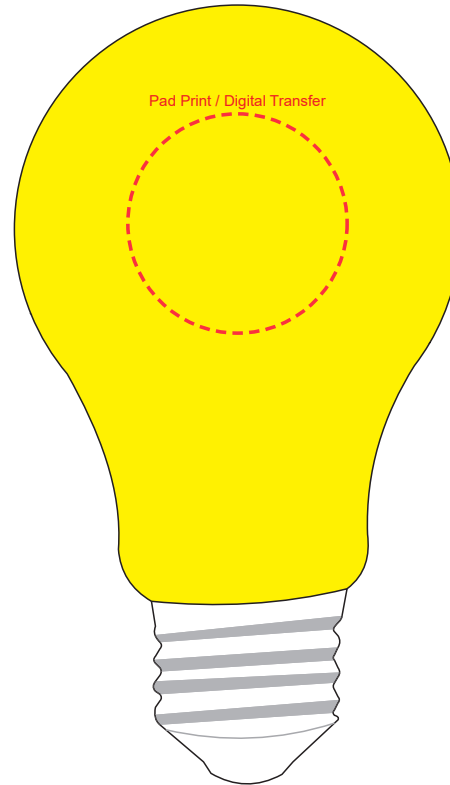

Product Name:

Stress Light Bulb

Product Code:

SS002

Product Size:

60mm x 60mm x 103mm

Product Colours:

Yellow

Decoration Area:

30mmD - pad print

30mmD - digital transfer

25mmD - direct digital

100% actual size

Line drawing is for approximate print positional purposes only. It is not intended to be an exact scale or detailed representation. Colour proofs are to be used as a guide only. Red dotted lines will not be printed, these are for max print guides only. Small details or text including trade marks may fill in and not be legible.