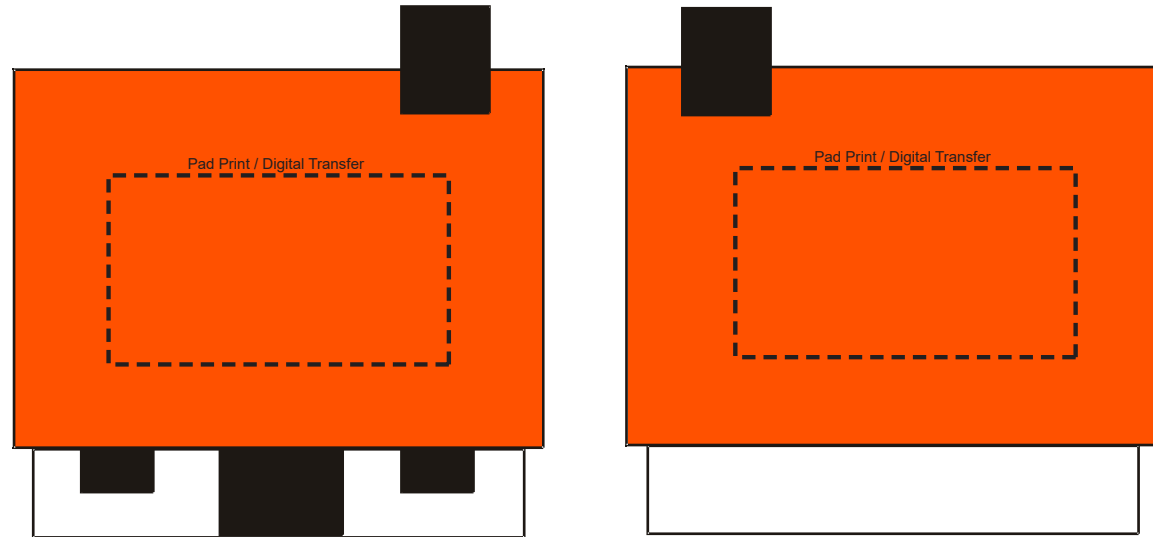

Product Name:

Stress Orange Roof House

Product Code:

SS014

Product Size:

70mm x 80mm x 68mm

Product Colours:

White/Orange

Decoration Area:

45mm x 25mm

100% actual size