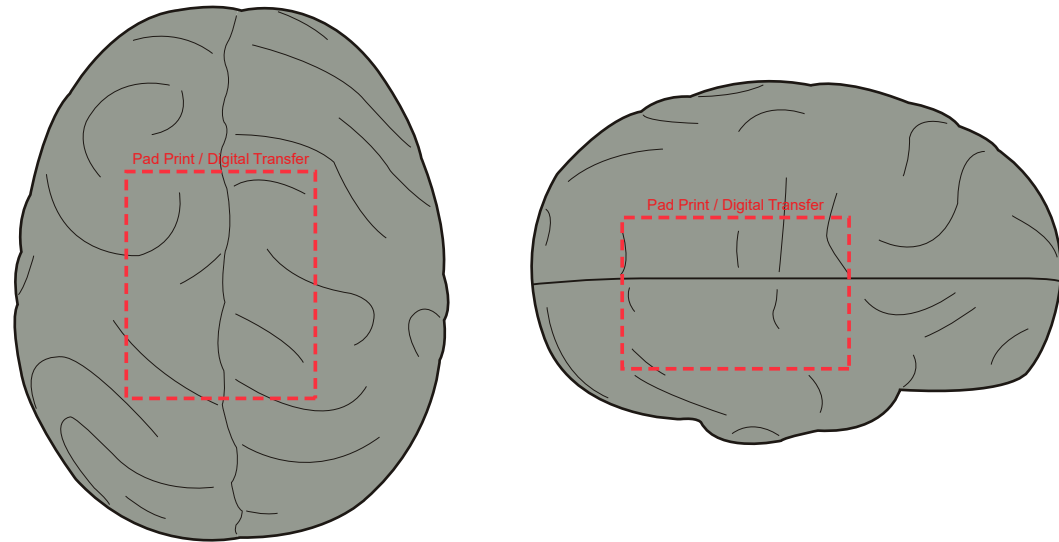

Product Name:

Stress Brain

Product Code:

SS023

Product Size:

79mm x 60mm x 50mm

Product Colours:

Greeny Grey

Decoration Area:

30mm x 25mm - top

30mm x 20mm - side

100% actual size