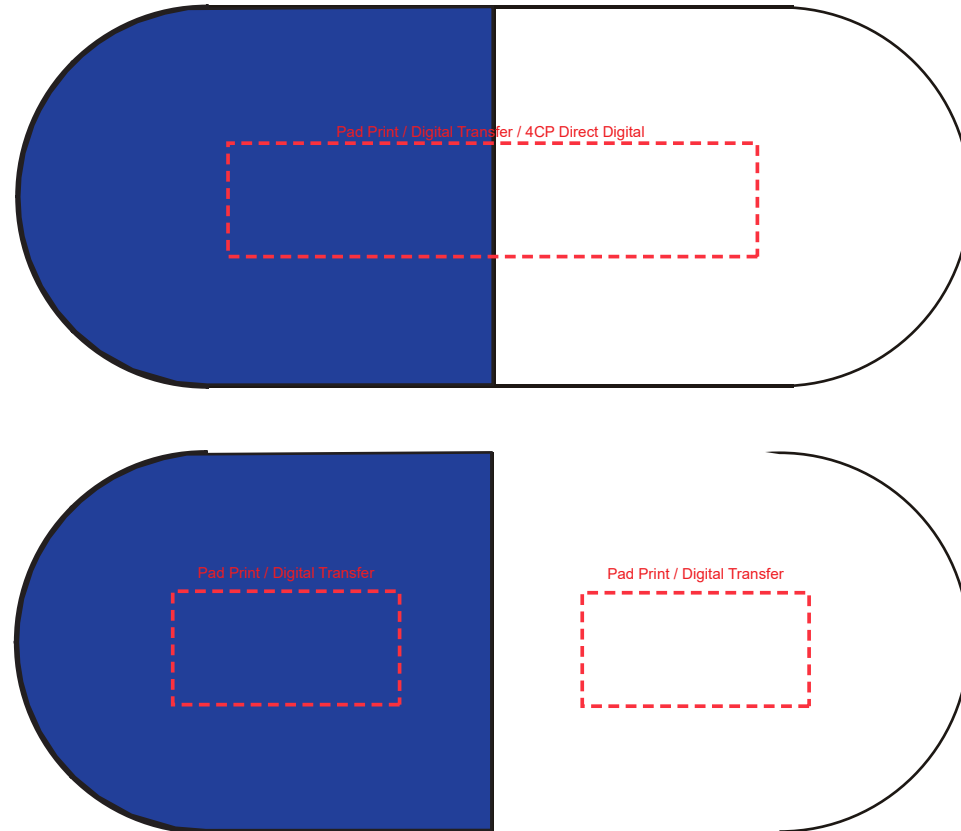

Product Name:

Stress Pill Capsule

Product Code:

SS025

Product Size:

113mm x 46mm x 46mm

Product Colours:

Blue/White

Decoration Area:

70mm x 15mm - centre across two panel

30mm x 15mm - one panel

100% actual size