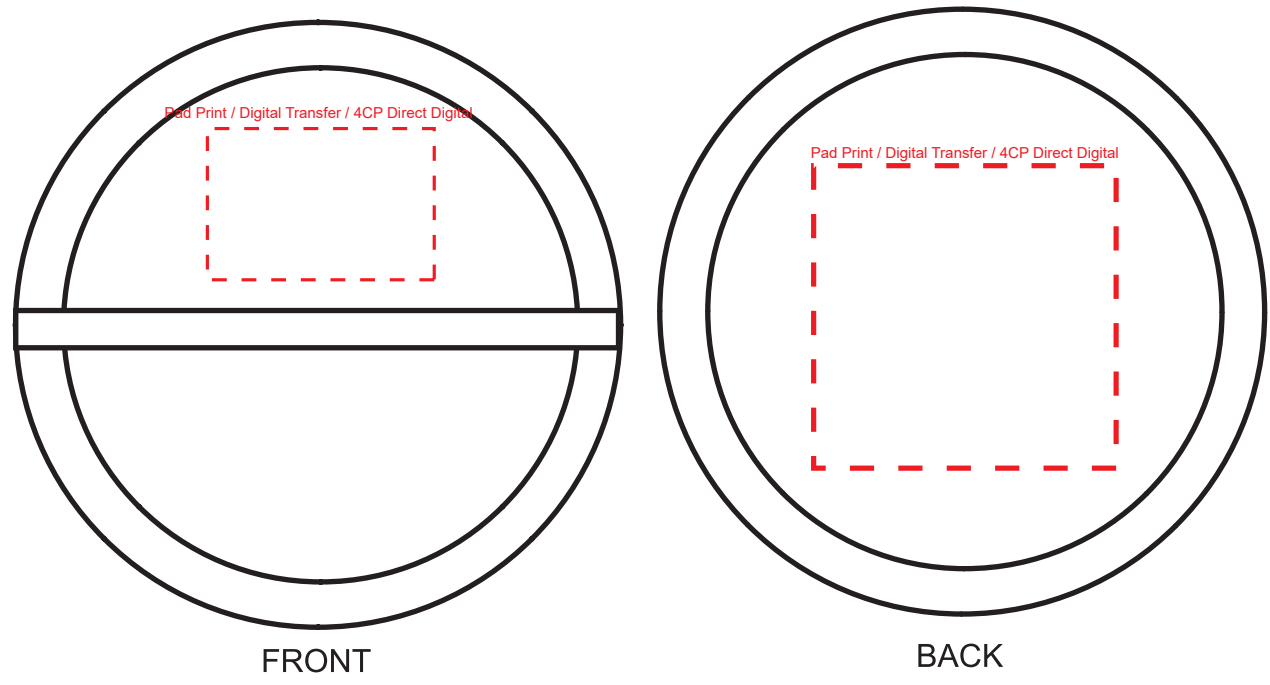

Product Name:

Stress Tablet

Product Code:

SS026

Product Size:

80mm x 80mm x 24mm

Product Colours:

Off White

Decoration Area:

20mm x 30mm - front

40mm x 40mm - back

100% actual size

Line drawing is for approximate print positional purposes only. It is not intended to be an exact scale or detailed representation. Colour proofs are to be used as a guide only. Red dotted lines will not be printed, these are for max print guides only. Small details or text including trade marks may fill in and not be legible.