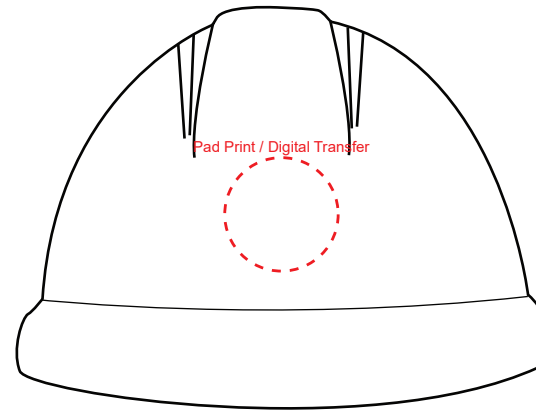

Product Name:

Stress Hard Hat

Product Code:

SS037

Product Size:

87mm x 70mm x 48mm

Product Colours:

Orange, yellow, red, blue

Decoration Area:

25mm x 25mm - side

15mm x 15mm - front

40mm x 40mm - base area

100% actual size