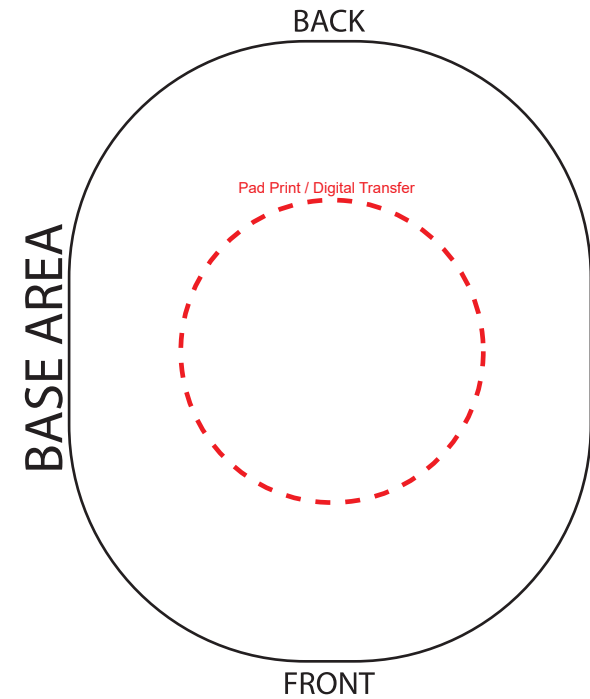

Product Name:

Stress Hard Hat

Product Code:

SS037

Product Size:

87mm x 70mm x 48mm

Product Colours:

Orange, yellow, red, blue

Decoration Area:

25mm x 25mm - side

15mm x 15mm - front

40mm x 40mm - base area

100% actual size