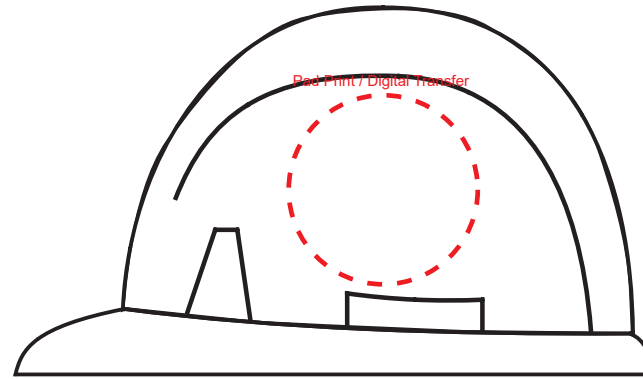

Product Name:

Stress Hard Hat

Product Code:

SS037

Product Size:

87mm x 70mm x 48mm

Product Colours:

Orange, yellow, red, blue

Decoration Area:

25mm x 25mm - side

15mm x 15mm - front

40mm x 40mm - base area

100% actual size