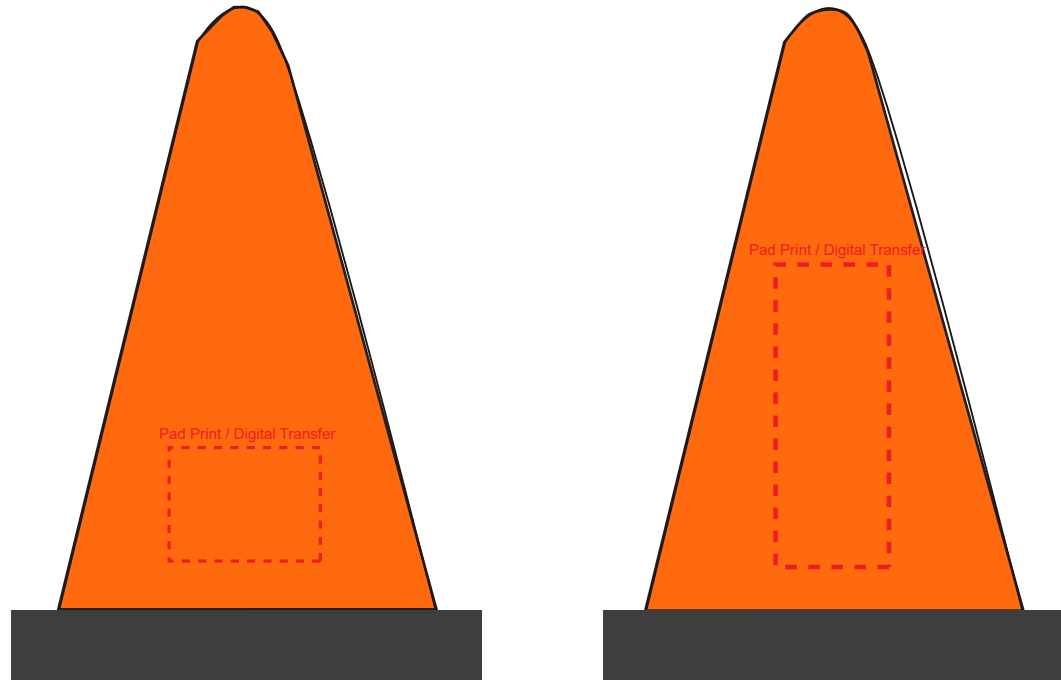

**Product Name:**

Stress Traffice Cone

**Product Code:**

SS038

**Product Size:**

62mm x 62mm x 87mm

**Product Colours:**

Black/Orange

**Decoration Area:**

15mm x 40mm

20mm x 15mm

100% actual size

Line drawing is for approximate print positional purposes only. It is not intended to be an exact scale or detailed representation. Colour proofs are to be used as a guide only. Red dotted lines will not be printed, these are for max print guides only. Small details or text including trade marks may fill in and not be legible.