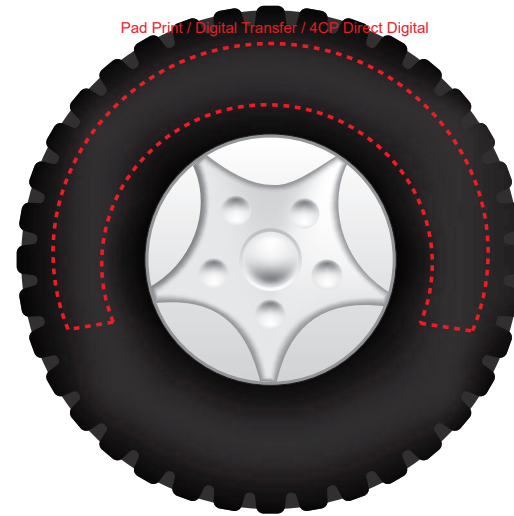

Product Name:

Stress Tyre

Product Code:

SS039

Product Size:

68mm x 33mm

Product Colours:

Black

Decoration Area:

7mm width

100% actual size

Line drawing is for approximate print positional purposes only. It is not intended to be an exact scale or detailed representation. Colour proofs are to be used as a guide only. Red dotted lines will not be printed, these are for max print guides only. Small details or text including trade marks may fill in and not be legible.