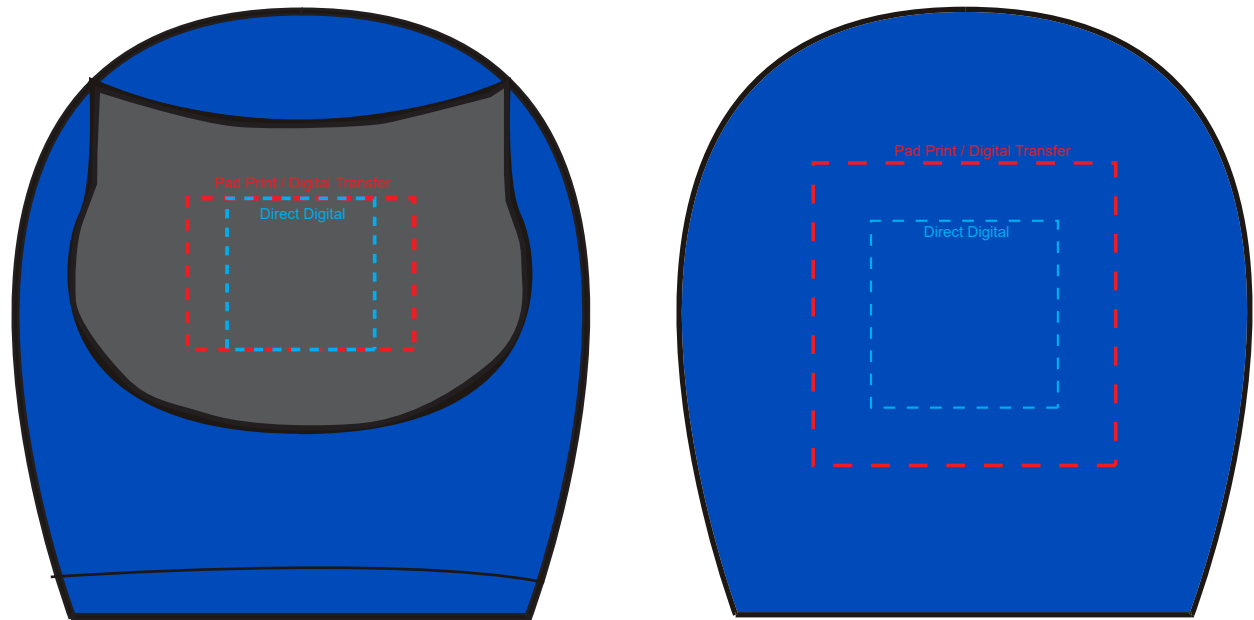

Product Name:

Stress Helement

Product Code:

SS040

Product Size:

97mm x 80mm x 77mm

Product Colours:

Blue

Decoration Area:

30mm x 20mm - front

40mm x 40mm - back

20mm x 20mm - direct digital front

25mm x 25mm - direct digital back

100% actual size

Line drawing is for approximate print positional purposes only. It is not intended to be an exact scale or detailed representation. Colour proofs are to be used as a guide only. Red dotted lines will not be printed, these are for max print guides only. Small details or text including trade marks may fill in and not be legible.