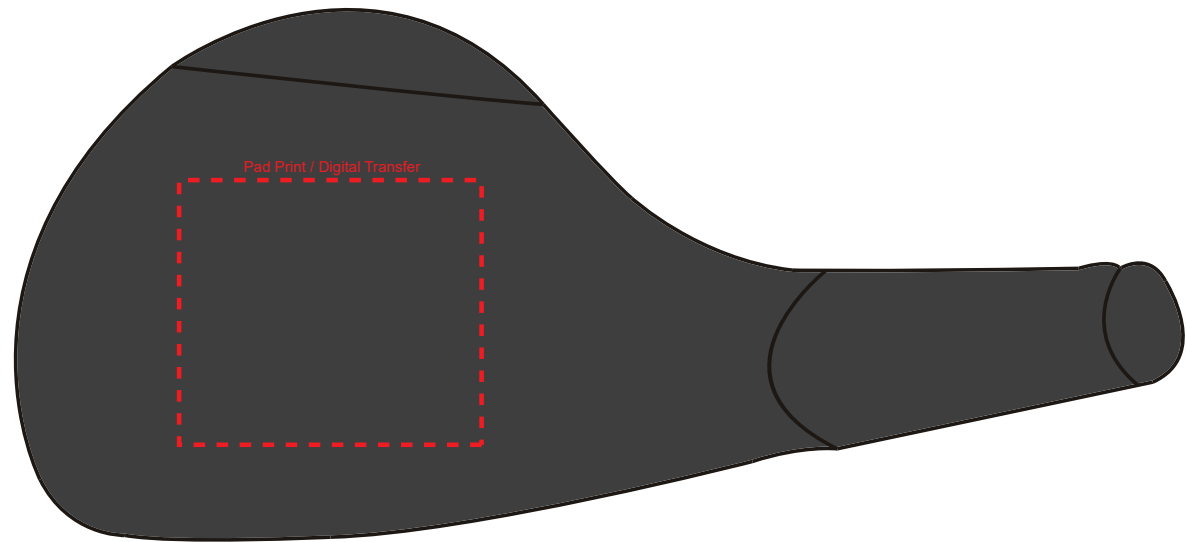

Product Name:

Stress Golf Club Head

Product Code:

SS042

Product Size:

85mm x 71mm x 41mm

Product Colours:

Black

Decoration Area:

35mm x 40mm

100% actual size

Line drawing is for approximate print positional purposes only. It is not intended to be an exact scale or detailed representation. Colour proofs are to be used as a guide only. Red dotted lines will not be printed, these are for max print guides only. Small details or text including trade marks may fill in and not be legible.