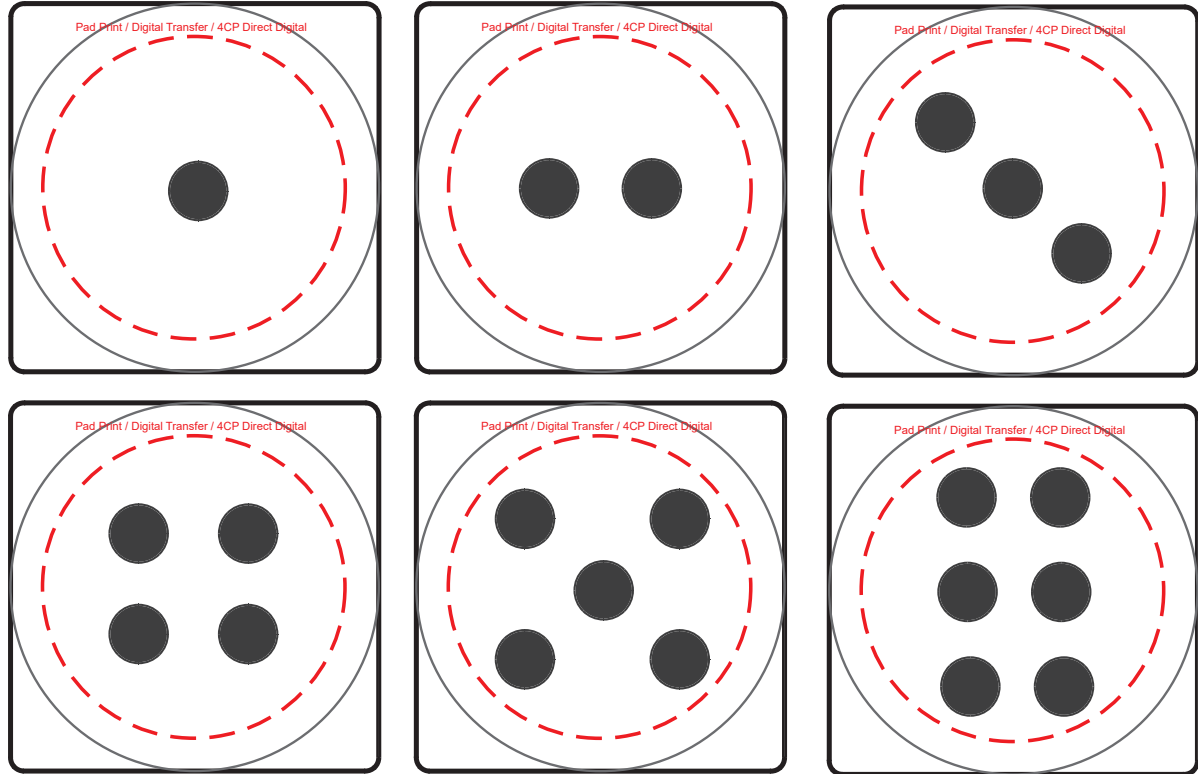

**Product Name:**

Stress Small Dice

**Product Code:**

SS048

**Product Size:**

50mm x 50mm x 50mm

**Product Colours:**

White, red, blue, yellow

**Decoration Area:**

40mm x 40mm

100% actual size