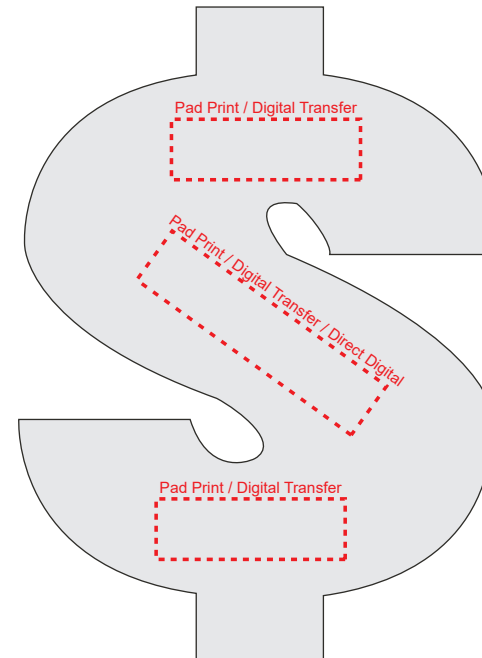

**Product Name:**

Stress \$ Shape

**Product Code:**

SS066

**Product Size:**

63mm x 23mm x 86mm

**Product Colours:**

Off White

**Decoration Area:**

33mm x 8mm - middle area

25mm x 8mm - top and bottom

100% actual size