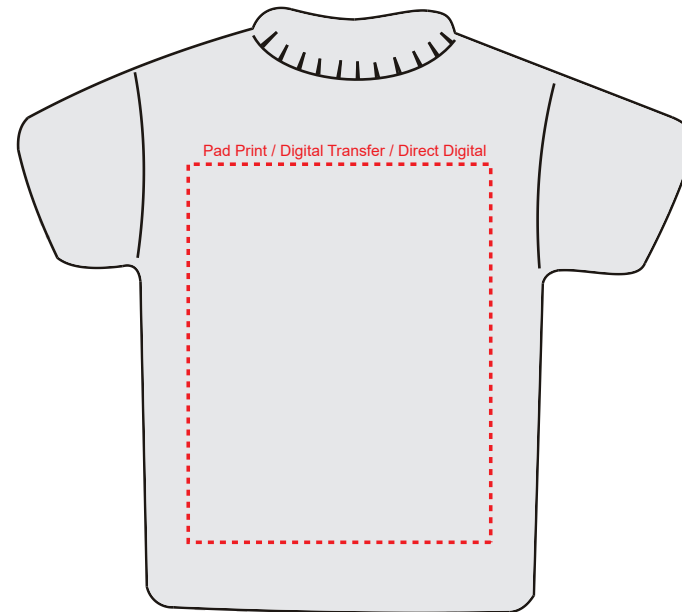

**Product Name:**

Stress T-Shirt

**Product Code:**

SS070

**Product Size:**

88mm x 79mm x 31mm

**Product Colours:**

Off White

**Decoration Area:**

40mm x 50mm

100% actual size

Line drawing is for approximate print positional purposes only. It is not intended to be an exact scale or detailed representation. Colour proofs are to be used as a guide only. Red dotted lines will not be printed, these are for max print guides only. Small details or text including trade marks may fill in and not be legible.