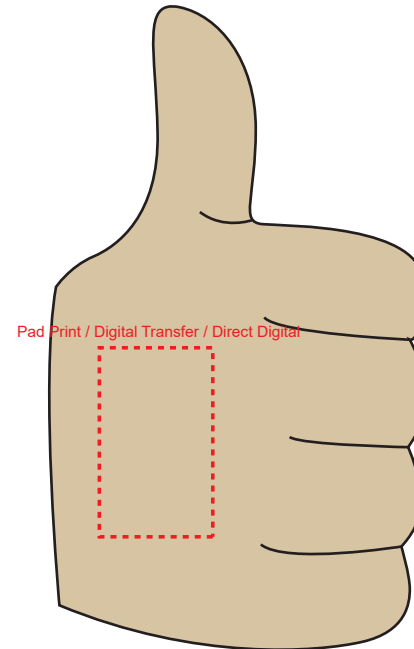

Product Name:

Stress Thumb

Product Code:

SS071

Product Size:

77mm x 54mm x 45mm

Product Colours:

Cream

Decoration Area:

15mm x 25mm

100% actual size

Line drawing is for approximate print positional purposes only. It is not intended to be an exact scale or detailed representation. Colour proofs are to be used as a guide only. Red dotted lines will not be printed, these are for max print guides only. Small details or text including trade marks may fill in and not be legible.