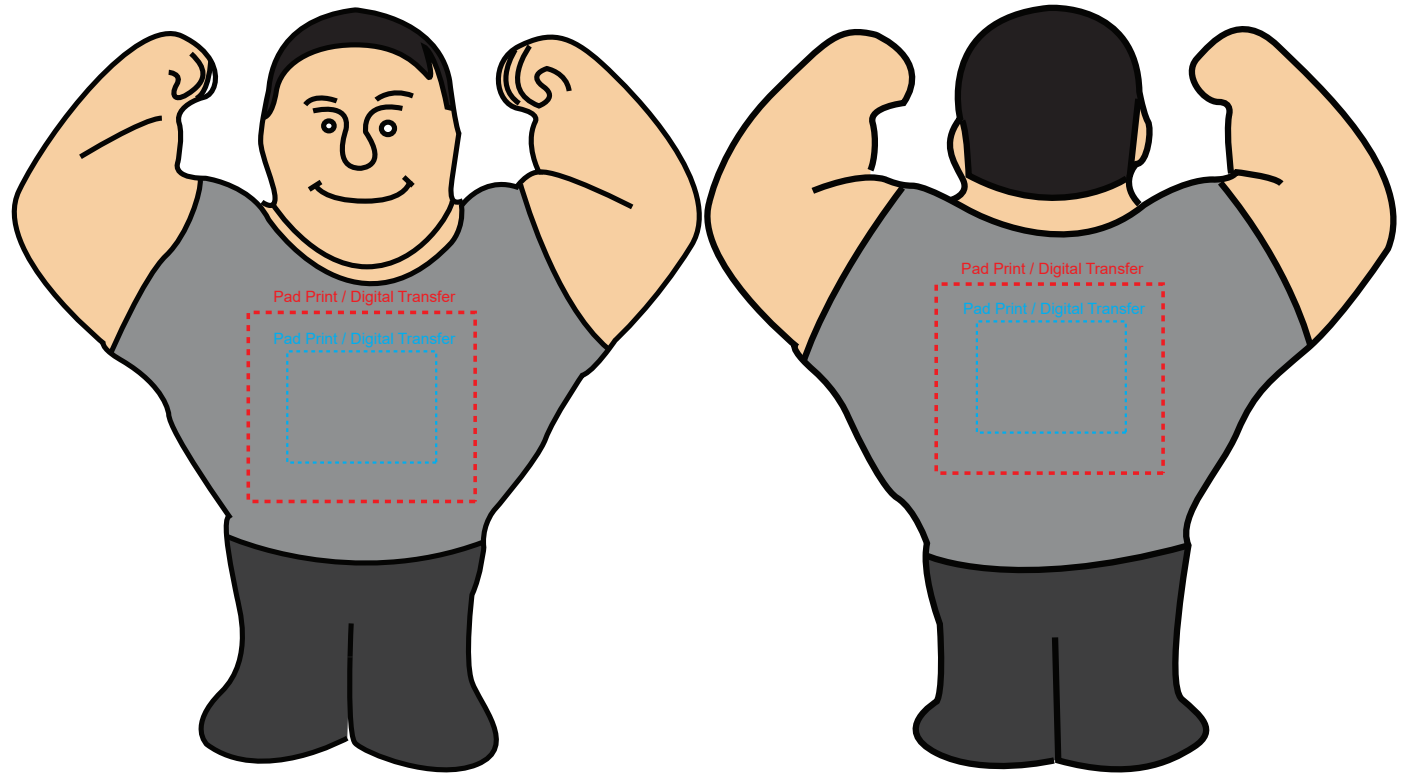

Product Name:

Stress Muscle Man

Product Code:

SS073

Product Size:

90mm x 100mm x 45mm

Product Colours:

Grey

Decoration Area:

30mm x 25mm

20mm x 15mm - direct digital

100% actual size