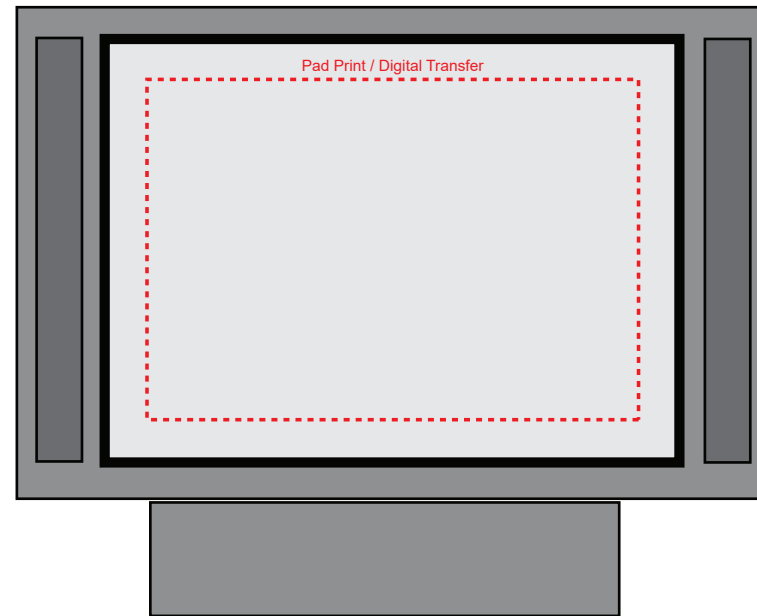

Product Name:

Stress Television

Product Code:

SS074

Product Size:

100mm x 80mm x 30mm

Product Colours:

Grey

Decoration Area:

65mm x 45mm

100% actual size