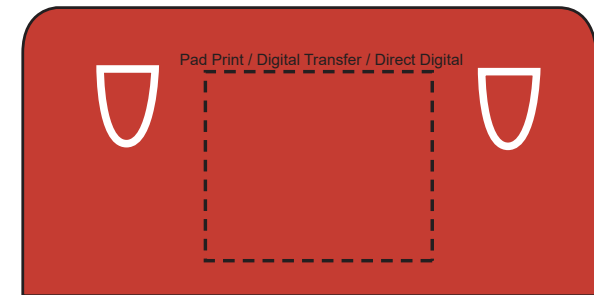

Product Name:

Stress Tool Box

Product Code:

SS077

Product Size:

80mm x 40mm x 60mm

Product Colours:

Red

Decoration Area:

30mm x 25mm - side

50mm x 15mm - top

TOP

SIDE

100% actual size