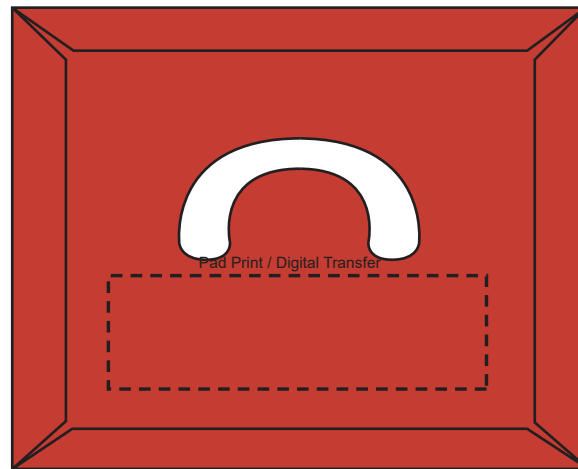

Product Name:

Stress Tool Box

Product Code:

SS077

Product Size:

80mm x 40mm x 60mm

Product Colours:

Red

Decoration Area:

30mm x 25mm - side

50mm x 15mm - top

TOP

SIDE

100% actual size