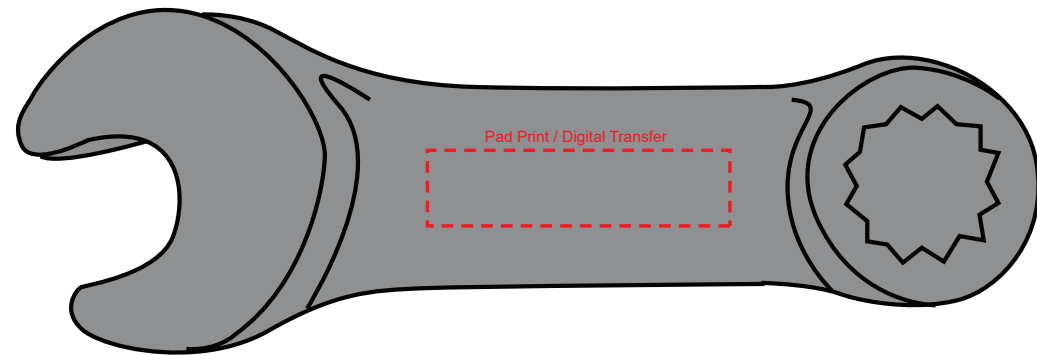

Product Name:

Stress Spanner

Product Code:

SS078

Product Size:

45mm x 138mm x 25mm

Product Colours:

Grey

Decoration Area:

40mm x 10mm

100% actual size