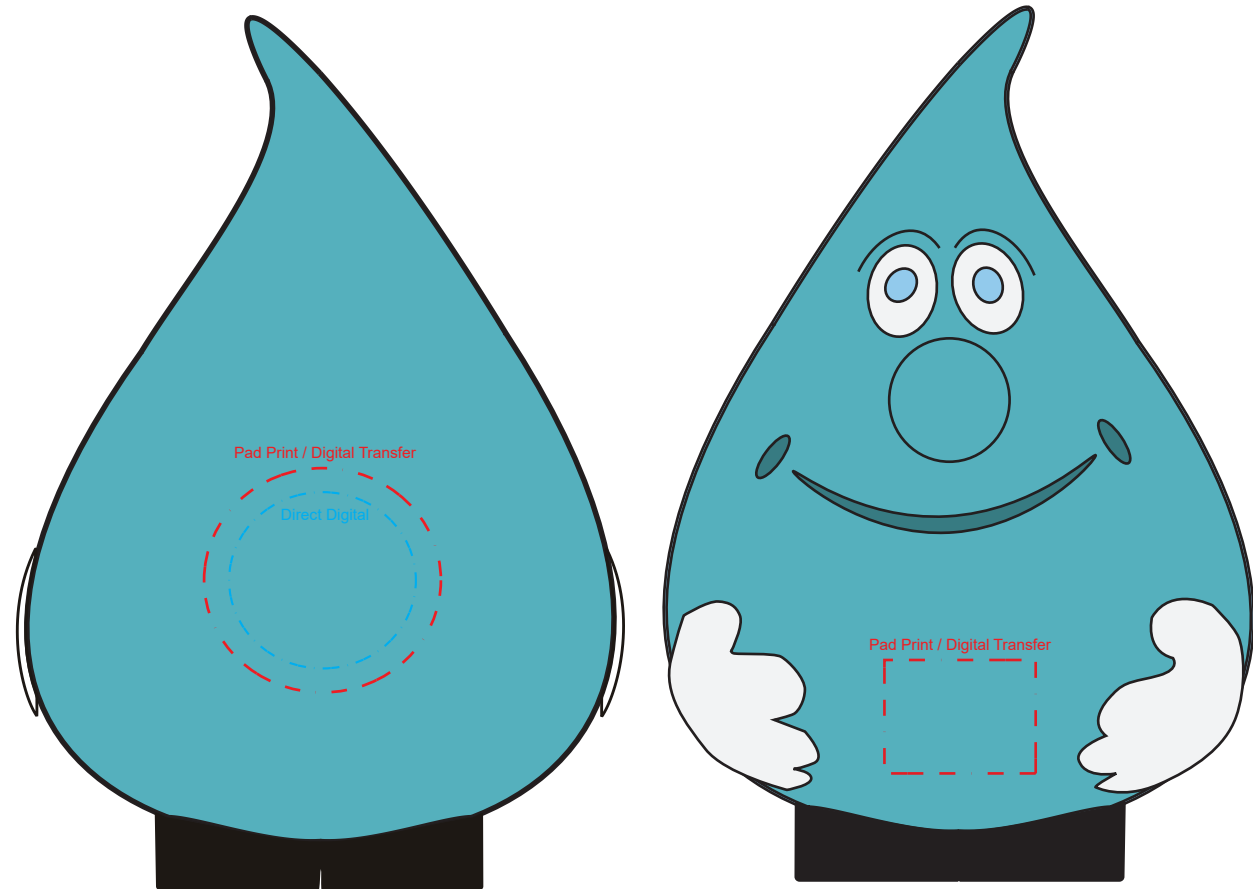

**Product Name:**

Stress Water Drop

**Product Code:**

SS081

**Product Size:**

68mm x 108mm x 65mm

**Product Colours:**

Blue

**Decoration Area:**

30mm x 30mm - back

20mm x 15mm - front

25mm x 25mm - direct digital back

100% actual size