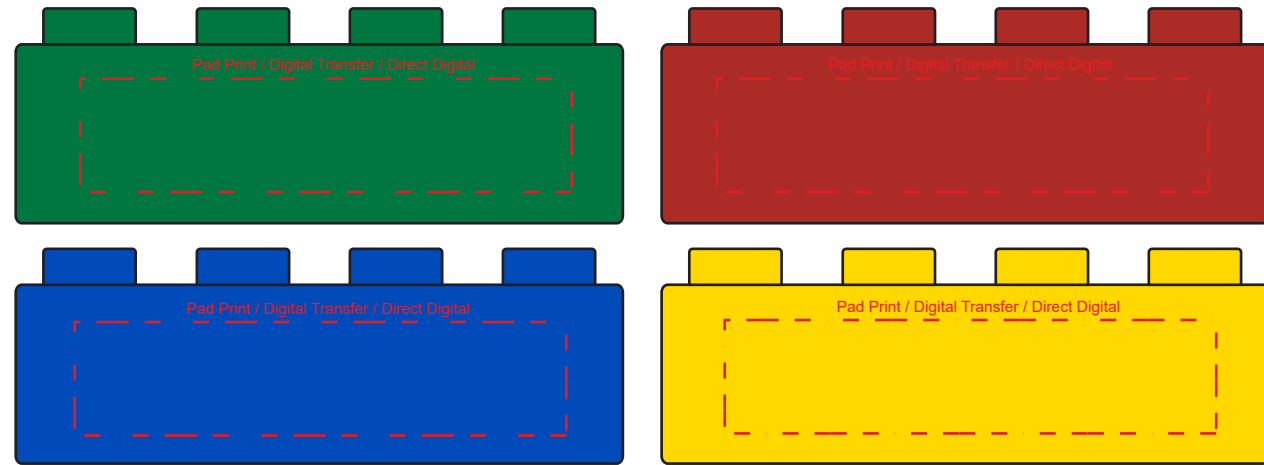

Product Name:

Stress Building Blocks

Product Code:

SS087

Product Size:

80mm x 90mm x 40mm

Product Colours:

Green, red, blue, yellow

Decoration Area:

65mm x 15mm

100% actual size