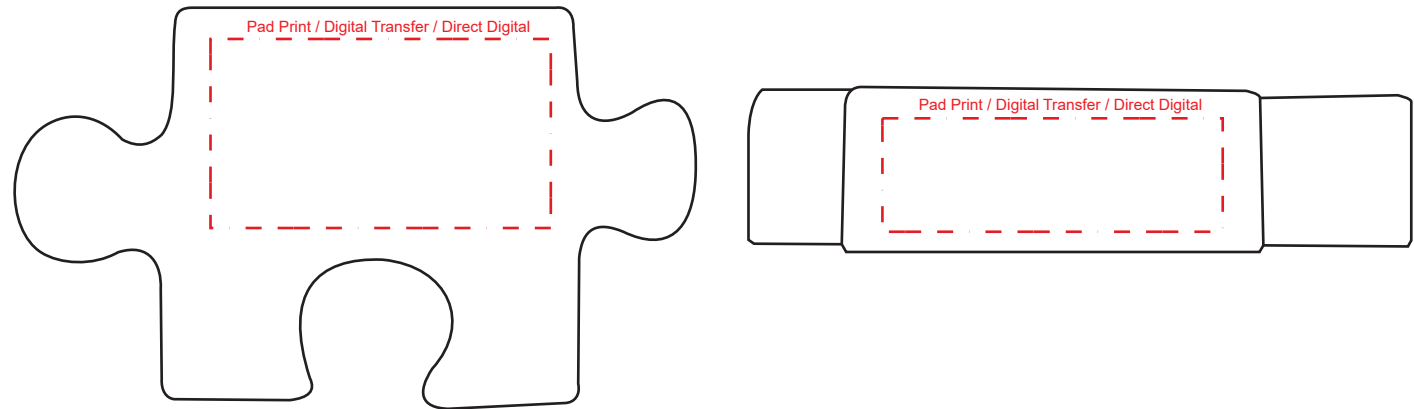

Product Name:

Stress Jigsaw

Product Code:

SS089

Product Size:

55mm x 53mm x 22mm

Product Colours:

Green, red, blue, yellow

Decoration Area:

45mm x 25mm - front or back

45mm x 15mm - side

100% actual size