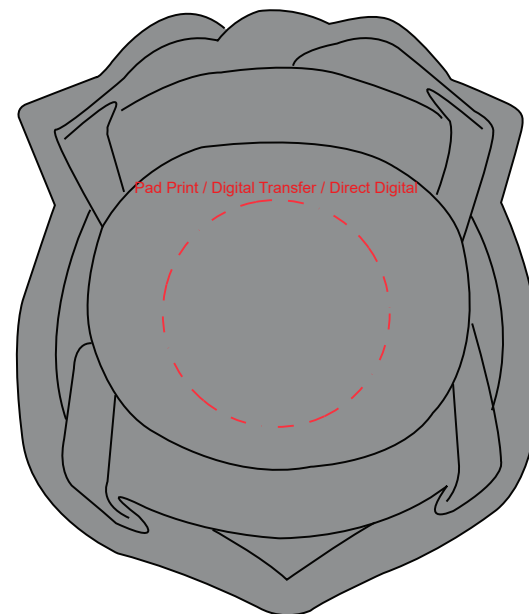

Product Name:

Stress Badge

Product Code:

SS092

Product Size:

70mm x 80mm x 22mm

Product Colours:

Silver

Decoration Area:

30mm x 30mm

100% actual size