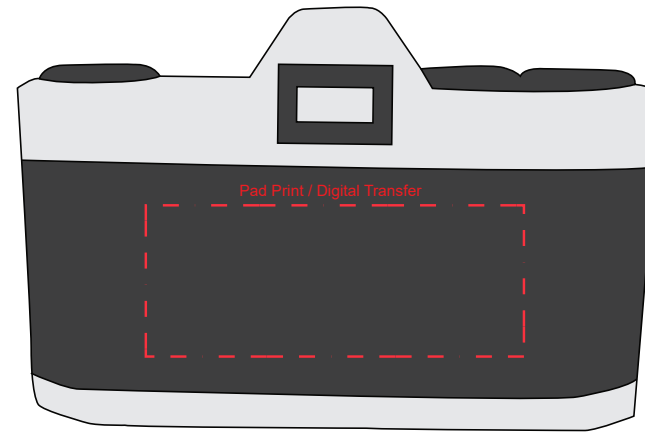

Product Name:

Stress Camera

Product Code:

SS094

Product Size:

86mm x 56mm x 46mm

Product Colours:

Black/White

Decoration Area:

50mm x 20mm - back

25mm x 25mm - front

100% actual size

Line drawing is for approximate print positional purposes only. It is not intended to be an exact scale or detailed representation. Colour proofs are to be used as a guide only. Red dotted lines will not be printed, these are for max print guides only. Small details or text including trade marks may fill in and not be legible.