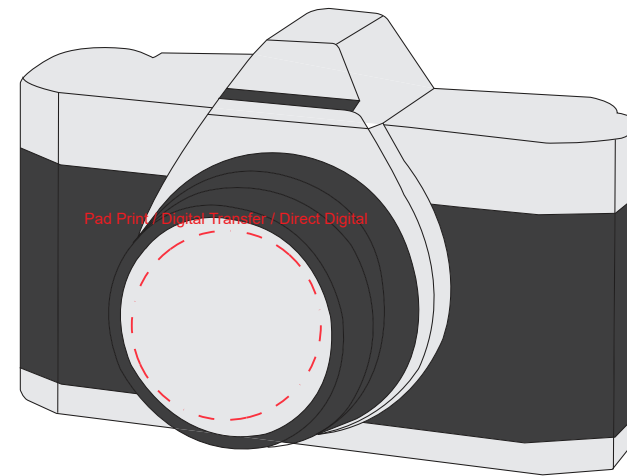

Product Name:

Stress Camera

Product Code:

SS094

Product Size:

86mm x 56mm x 46mm

Product Colours:

Black/White

Decoration Area:

50mm x 20mm - back

25mm x 25mm - front

100% actual size

Line drawing is for approximate print positional purposes only. It is not intended to be an exact scale or detailed representation. Colour proofs are to be used as a guide only. Red dotted lines will not be printed, these are for max print guides only. Small details or text including trade marks may fill in and not be legible.