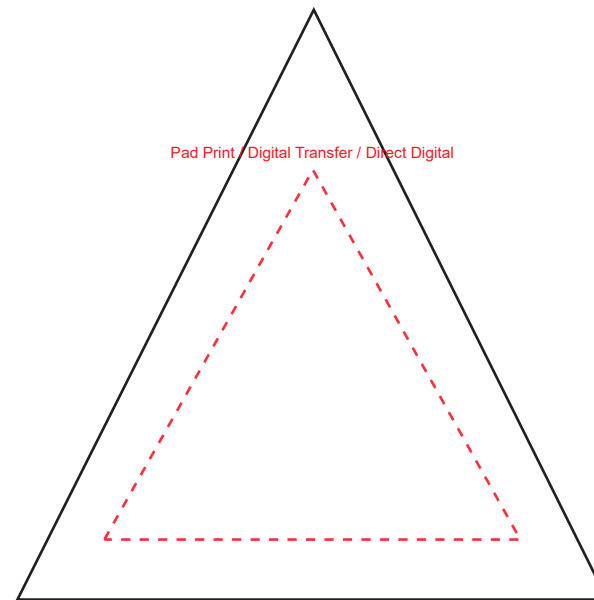

**Product Name:**

Stress Pyramid

**Product Code:**

SS095

**Product Size:**

78mm x 78mm x 78mm

**Product Colours:**

White, red, blue, yellow, orange, green,  
silver, black

**Decoration Area:**

55mm x 55mm x 55mm

100% actual size

Line drawing is for approximate print positional purposes only. It is not intended to be an exact scale or detailed representation. Colour proofs are to be used as a guide only. Red dotted lines will not be printed, these are for max print guides only. Small details or text including trade marks may fill in and not be legible.

**Decoration Area:**

55mm x 55mm x 55mm

100% actual size