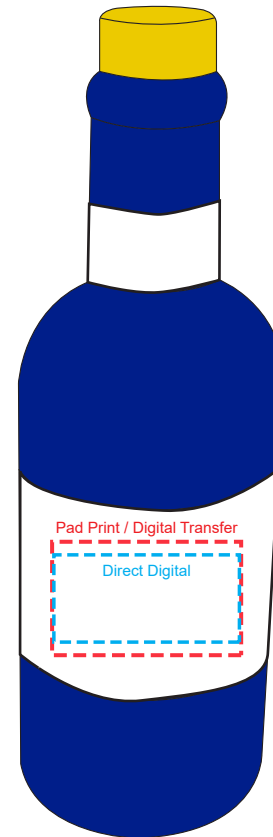

Product Name:

Stress Wine Bottle

Product Code:

SS096

Product Size:

110mm x 40mm x 40mm

Product Colours:

Blue/White

Decoration Area:

15mm x 15mm

12mm x 25mm - direct digital

100% actual size