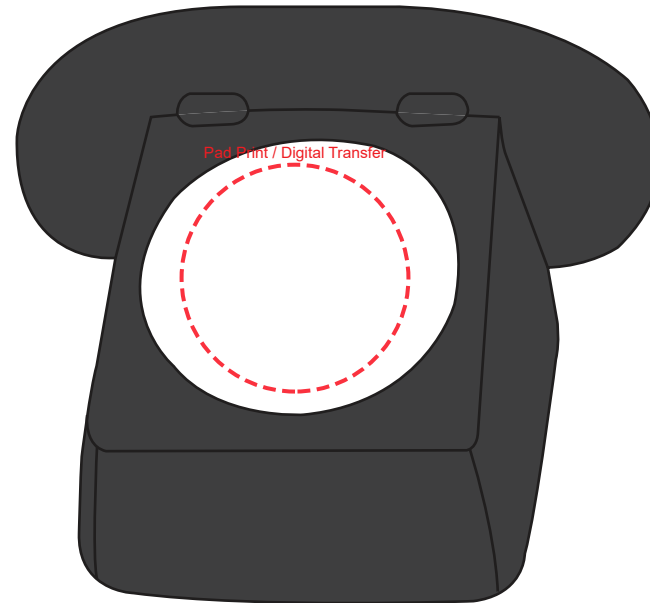

**Product Name:**

Stress Telephone

**Product Code:**

SS098

**Product Size:**

85mm x 77mm x 54mm

**Product Colours:**

Black, Red

**Decoration Area:**

30mm x 30mm - front

40mm x 20mm - back

BACK

BACK

100% actual size

Line drawing is for approximate print positional purposes only. It is not intended to be an exact scale or detailed representation. Colour proofs are to be used as a guide only. Red dotted lines will not be printed, these are for max print guides only. Small details or text including trade marks may fill in and not be legible.