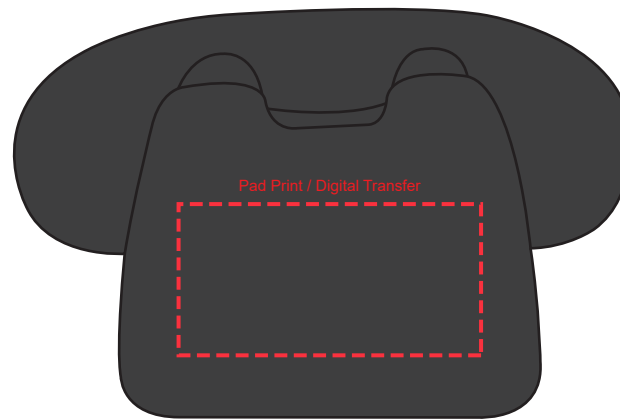

**Product Name:**

Stress Telephone

**Product Code:**

SS098

**Product Size:**

85mm x 77mm x 54mm

**Product Colours:**

Black, Red

**Decoration Area:**

30mm x 30mm - front

40mm x 20mm - back

BACK

BACK

100% actual size

Line drawing is for approximate print positional purposes only. It is not intended to be an exact scale or detailed representation. Colour proofs are to be used as a guide only. Red dotted lines will not be printed, these are for max print guides only. Small details or text including trade marks may fill in and not be legible.