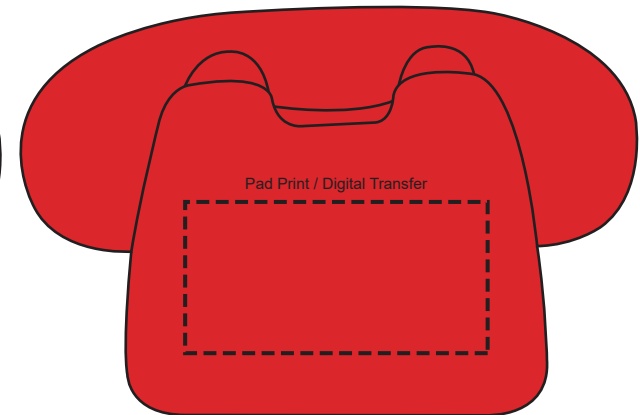

**Product Name:**

Stress Telephone

**Product Code:**

SS098

**Product Size:**

85mm x 77mm x 54mm

**Product Colours:**

Black, Red

**Decoration Area:**

30mm x 30mm - front

40mm x 20mm - back

BACK

BACK

100% actual size

Line drawing is for approximate print positional purposes only. It is not intended to be an exact scale or detailed representation. Colour proofs are to be used as a guide only. Red dotted lines will not be printed, these are for max print guides only. Small details or text including trade marks may fill in and not be legible.