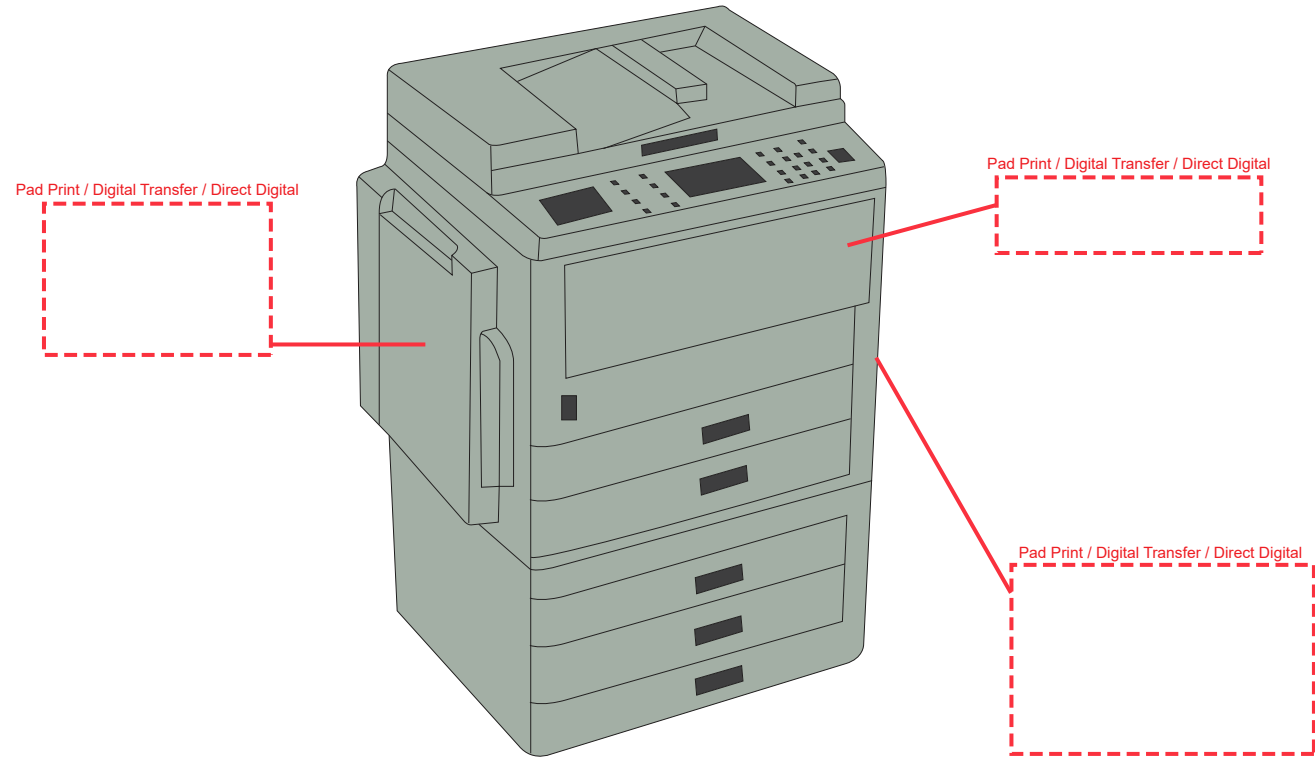

Product Name:

Stress Photocopier

Product Code:

SS100

Product Size:

59mm x 86mm x 45mm

Product Colours:

Grey

Decoration Area:

35mm x 10mm - front

30mm x 20mm - left side

40mm x 25mm - right side

100% actual size