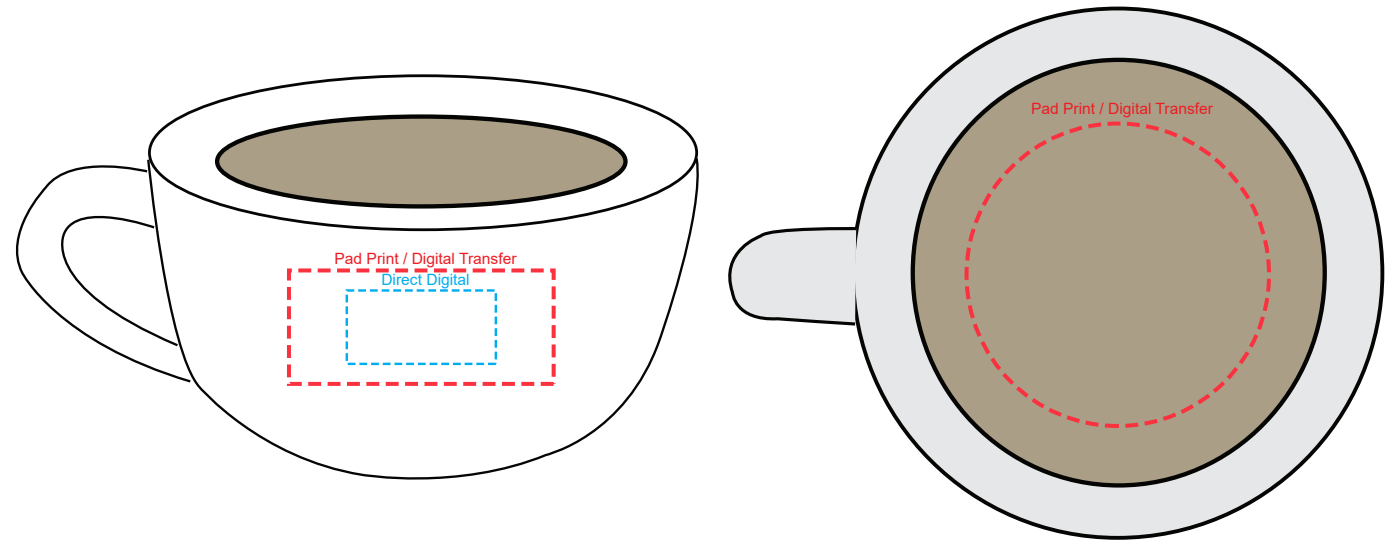

**Product Name:**

Stress Tea Cup

**Product Code:**

SS104

**Product Size:**

90mm x 70mm x 40mm

**Product Colours:**

Off White

**Decoration Area:**

35mm x 15mm - side

40mm x 40mm - top

20mm x 10mm - direct digital side

100% actual size

Line drawing is for approximate print positional purposes only. It is not intended to be an exact scale or detailed representation. Colour proofs are to be used as a guide only. Red dotted lines will not be printed, these are for max print guides only. Small details or text including trade marks may fill in and not be legible.