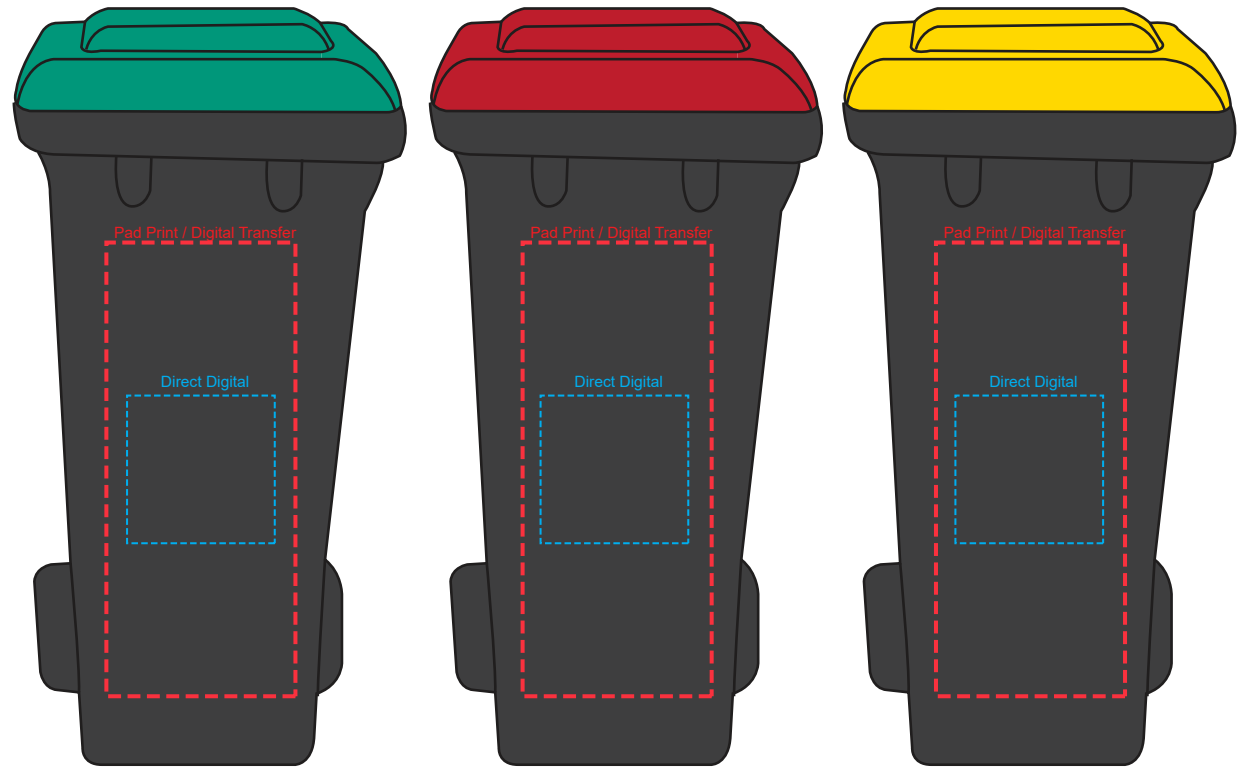

Product Name:

Stress Rubbish Bin

Product Code:

SS106

Product Size:

100mm x 60mm x 55mm

Product Colours:

Green, red, yellow

Decoration Area:

25mm x 60mm

20mm x 20mm - direct digital

100% actual size

Line drawing is for approximate print positional purposes only. It is not intended to be an exact scale or detailed representation. Colour proofs are to be used as a guide only. Red dotted lines will not be printed, these are for max print guides only. Small details or text including trade marks may fill in and not be legible.