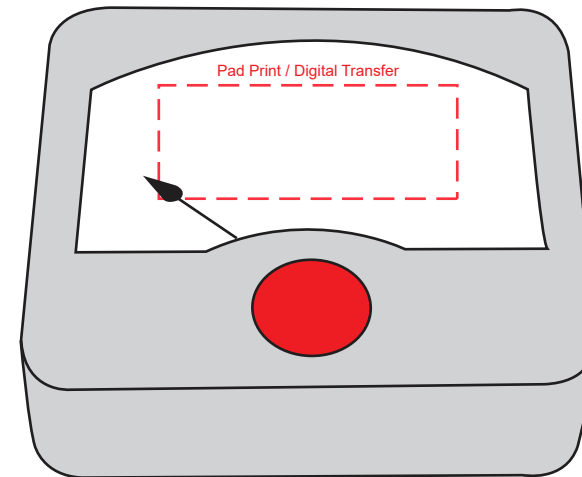

**Product Name:**

Stress Scale

**Product Code:**

SS108

**Product Size:**

76mm x 69mm x 23mm

**Product Colours:**

Off White

**Decoration Area:**

40mm x 15mm

100% actual size