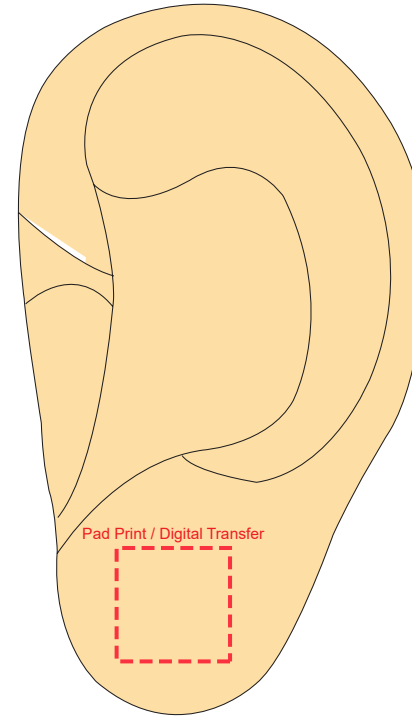

**Product Name:**

Stress Ear

**Product Code:**

SS109

**Product Size:**

94mm x 54mm x 23mm

**Product Colours:**

Cream

**Decoration Area:**

15mm x 15mm

100% actual size

Line drawing is for approximate print positional purposes only. It is not intended to be an exact scale or detailed representation. Colour proofs are to be used as a guide only. Red dotted lines will not be printed, these are for max print guides only. Small details or text including trade marks may fill in and not be legible.