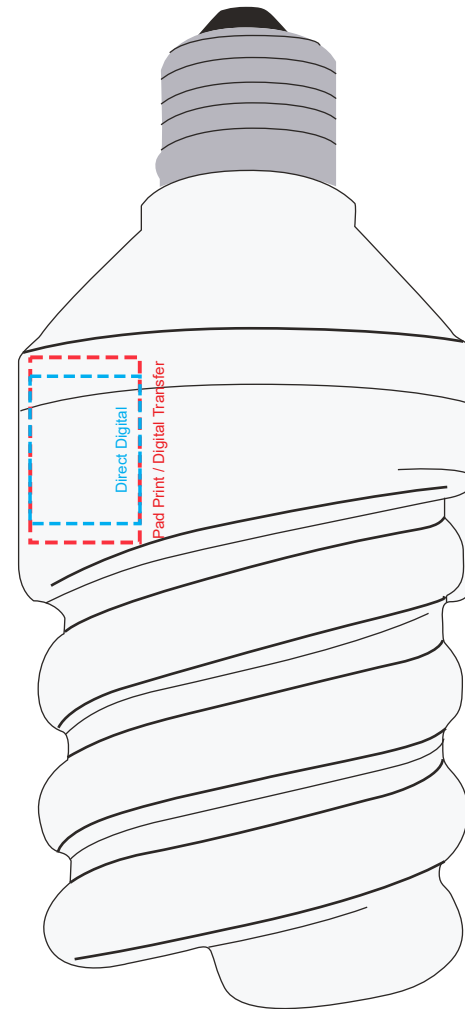

Product Name:

Stress Energy Saving Light Blub

Product Code:

SS110

Product Size:

131mm x 55mm x 59mm

Product Colours:

Off White

Decoration Area:

25mm x 15mm

20mm x 15mm - direct digital

100% actual size